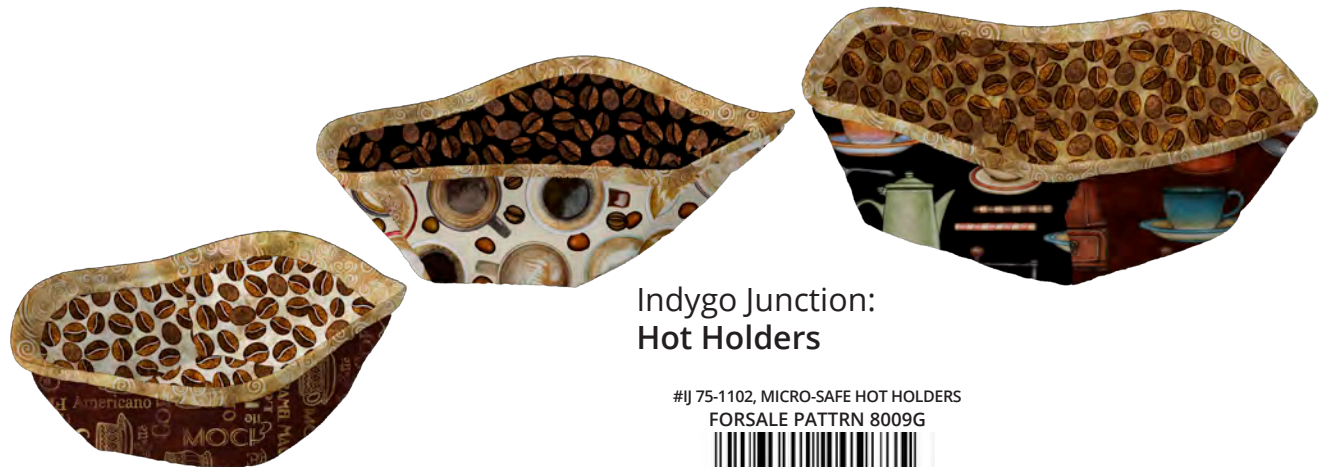

Around the Bobbin:
Hot Stuff Oven Mitt

ATB184,HOT STUFF OVEN MIT

FORSALE PATTRN 8013 B

0 16542 32823 6

#ATB185,HOT STUFF MITT REFILL

FORSALE PATTRN 8013 C

0 16542 32824 3

Silicone Refill Only

Around the Bobbin:
Pot Holders and Trivet

#ATB194,HS TRIVET/POT HOLDER

FORSALE PATTRN 8013 D

0 16542 32825 0

#ATB195,HS TRIVET/PH REFILL

FORSALE PATTRN 8013 E

0 16542 32826 7

Silicone Refill Only

Indygo Junction:
Hot Holders

#IJ 75-1102, MICRO-SAFE HOT HOLDERS

FORSALE PATTRN 8009G

0 16542 24588 5

QT Fabrics REMIX pattern:
Barista - Dinners Ready Apron and Placemat

Images without patterns indicated are for inspiration only. Similar projects may be found online.