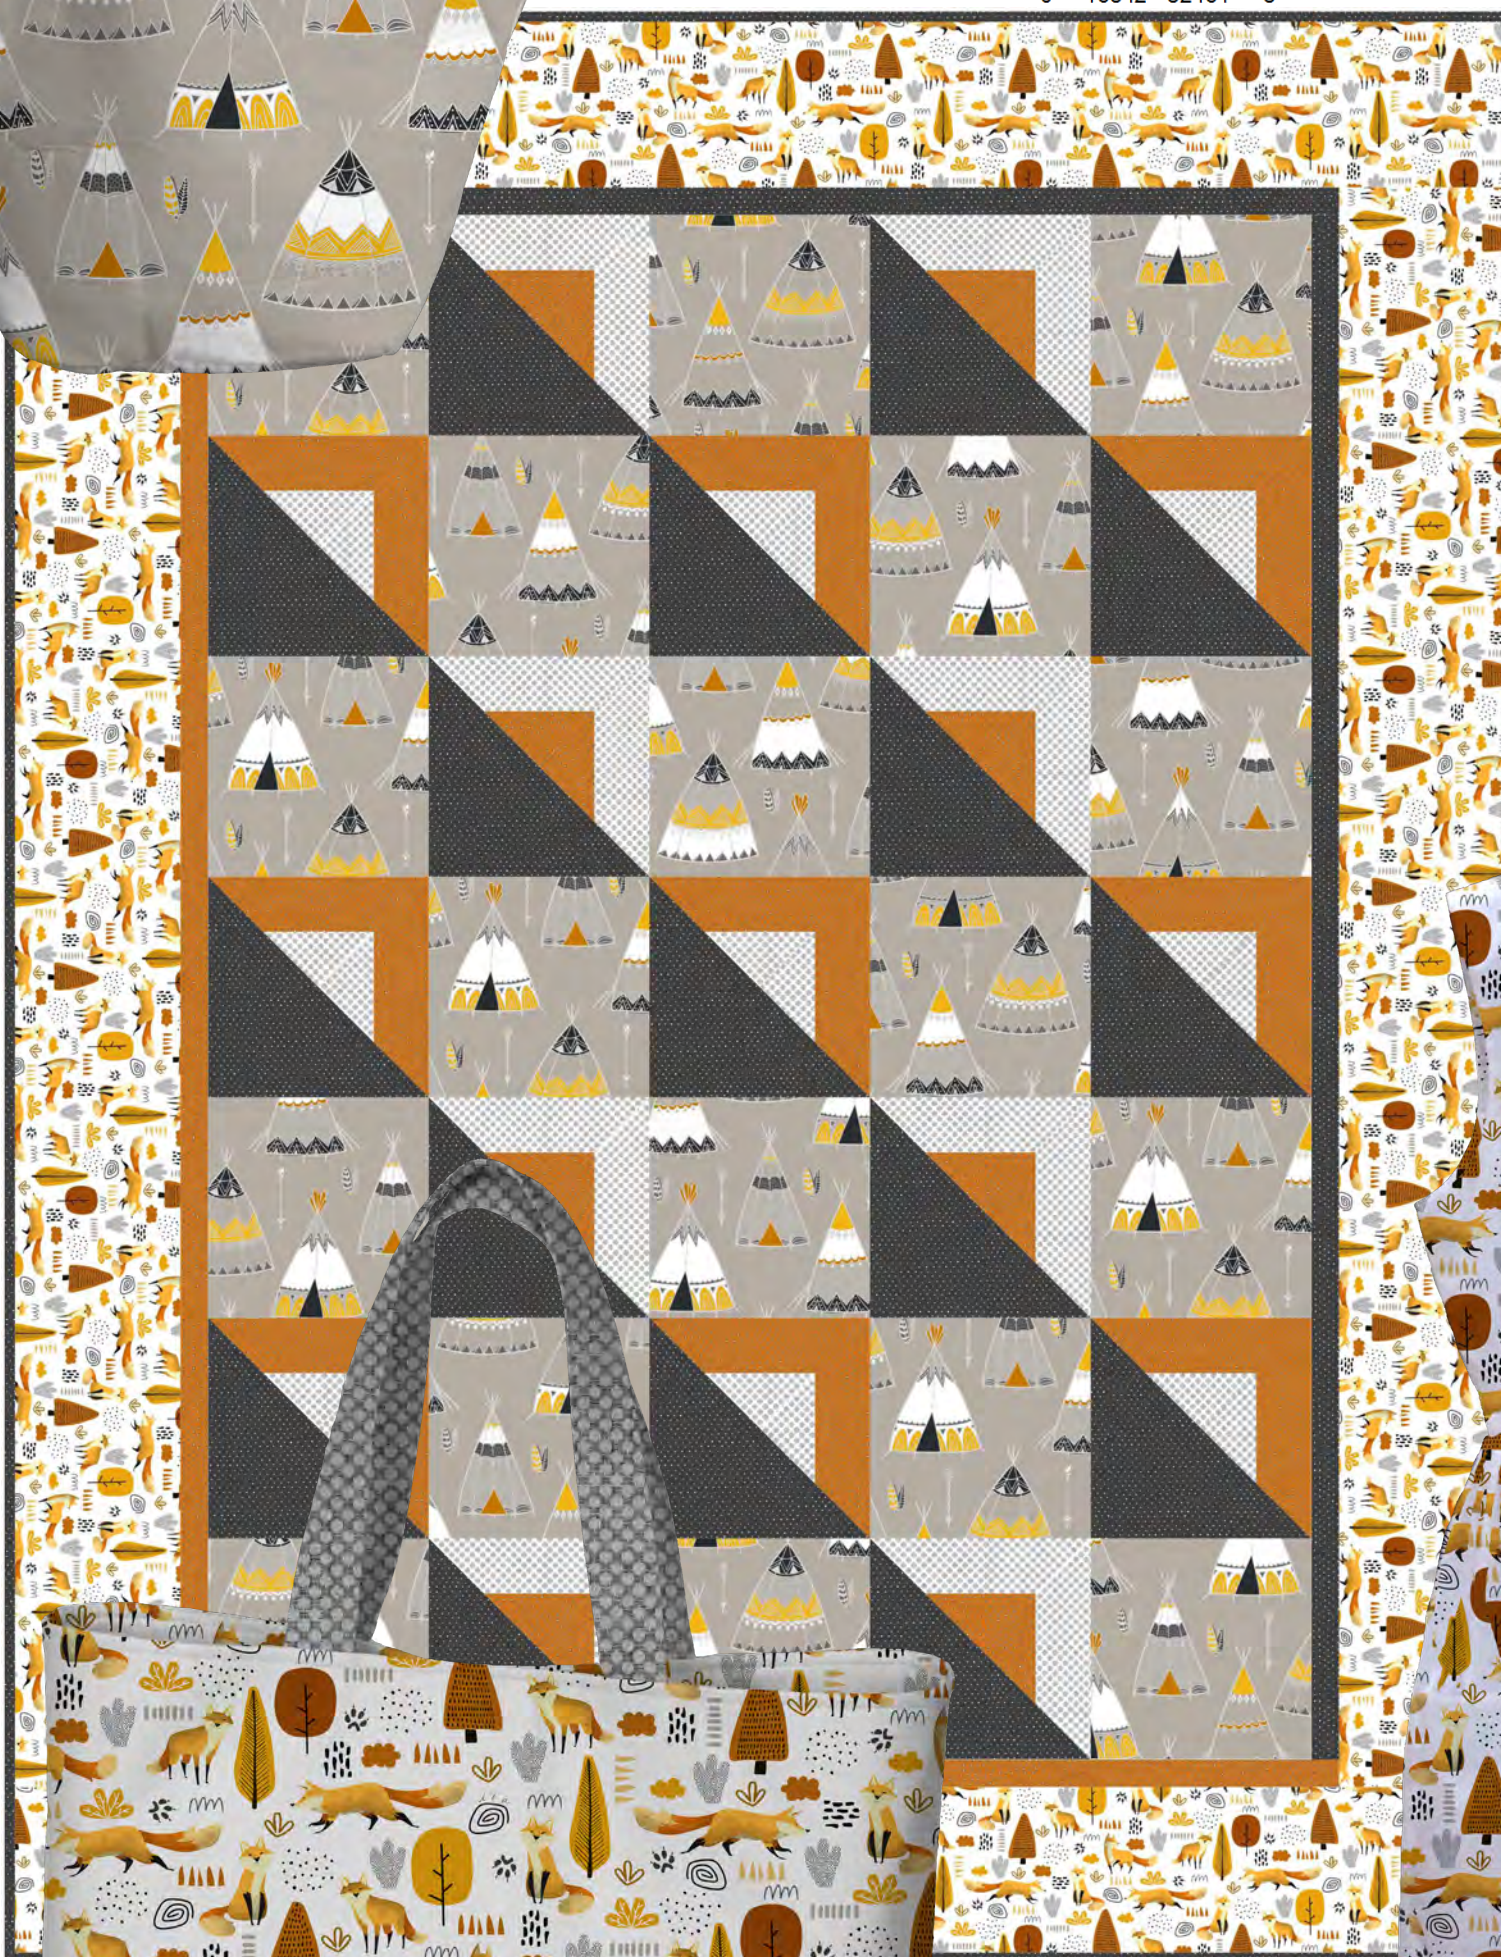

# Teepee Trail

by Kate Ward Thacker for

Sew Cute & Quirky Pattern:  
**Walkabout Tote**

#SCAQWASP6, WALKABOUTTOTE  
FORSALE PATTRN 8010 H

Swirly Girls Design Pattern:  
**Shady Character 54" x 70"**

#SGD064, SHADY CHARACTER  
FORSALE PATTRN 80042

byAnnie.com Pattern:  
**Glo & Go**

#PBA269, GLOW AND GO  
FORSALE PATTRN 8002P

Violette Fields Threads  
Pattern: **Tinsley Tween  
Dress**

Around the Bobbin Pattern:  
**Essential Tote**

#ATB-154, ESSENTIAL TOTE  
FORSALE PATTRN 8013M

Patterns without UPCs are not distributed by QT but are available via the Pattern designer or online as stated.