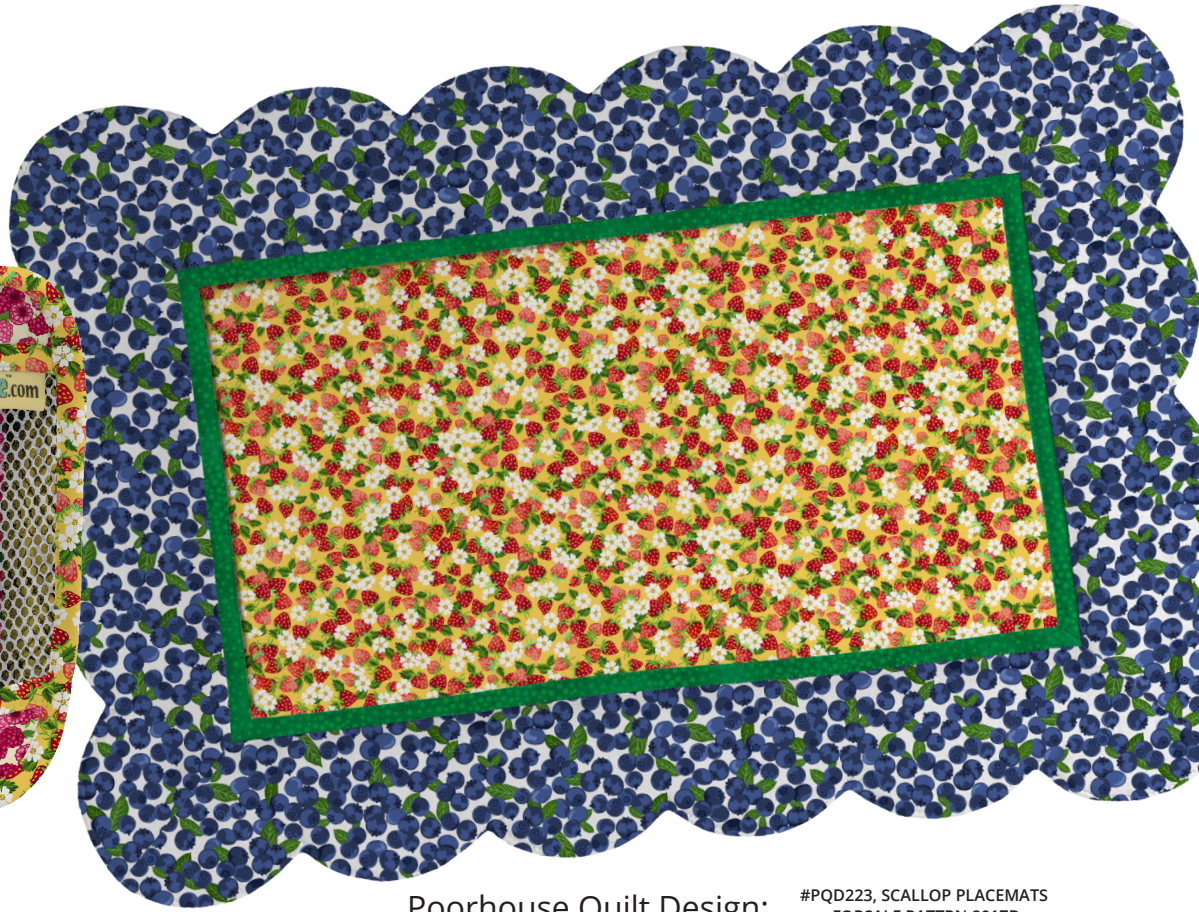

# QT Minis by QT Fabrics

byAnnie.com Pattern:  
Pack It In

#PBA253, PACK IT IN  
FORSALE PATTRN 8002 3

Poorhouse Quilt Design:  
Scalloped Placemats

#PQD223, SCALLOP PLACEMATS  
FORSALE PATTRN 8017D

Around the Bobbin Pattern:  
Hot Stuff Oven Mitt

#ATB184, HOT STUFF OVEN MITT

FORSALE PATTRN 8013 B

#ATB185, HOT STUFF MITT REFILL

FORSALE PATTRN 8013 C

Violette Fields Dress Pattern:  
Tinsley Tweens Dress  
Not distributed by QT

byAnnie.com Pattern:  
Grab Some Grub 2.0

#PBA235-2, GRAB SOME GRUB

FORSL PATTRN 802A A