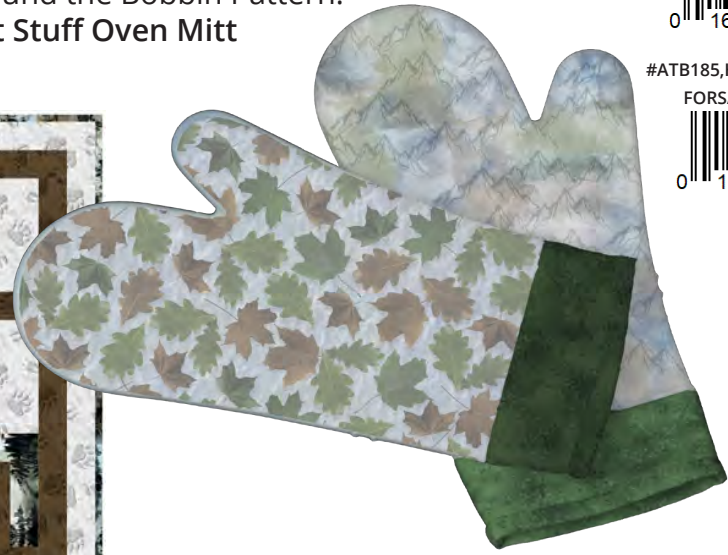

# The Wonder of Nature by Micki Pace Williams

Fabric Cafe Pattern:  
**Serenity 40" x 58"** from the book  
*Go Bold With 3-Yard Quilts*

#032440, GO BOLD W/3-YD  
 FORSL PATTRN 80083

Around the Bobbin Pattern:  
**Hot Stuff Oven Mitt**

#ATB184, HOT STUFF OVEN MITT

FORSALE PATTRN 8013 B

#ATB185, HOT STUFF MITT REFILL

FORSALE PATTRN 8013 C

Fabric Cafe Pattern:  
**Elemental 41" x 59"** from the book  
*Make It Easy with 3-YD Quilts*

#032441, MAKE IT EASY W/3YD  
 FORSL PATTRN 80084