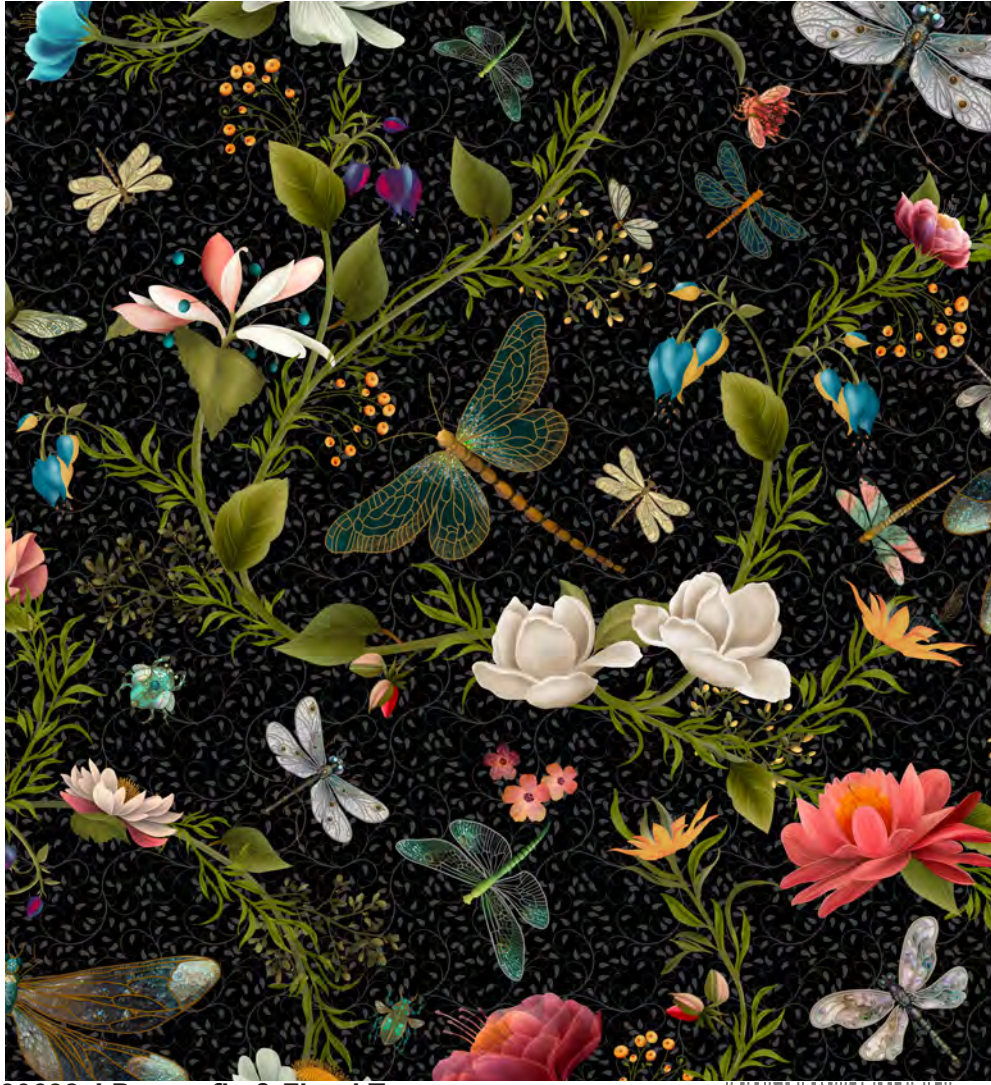

Dragonfly Garden

5 Patterns / 11 Color Combinations
Orders in by March 15th will ship end of June

Suzan Engler

M4424 ALL
0 16542 43262 9
10 YARD PUT UP

M4424 ALL15
0 16542 43263 6
15 YARD PUT UP

All Designs
Shown at 50%

30632 J Dragonfly & Floral Toss