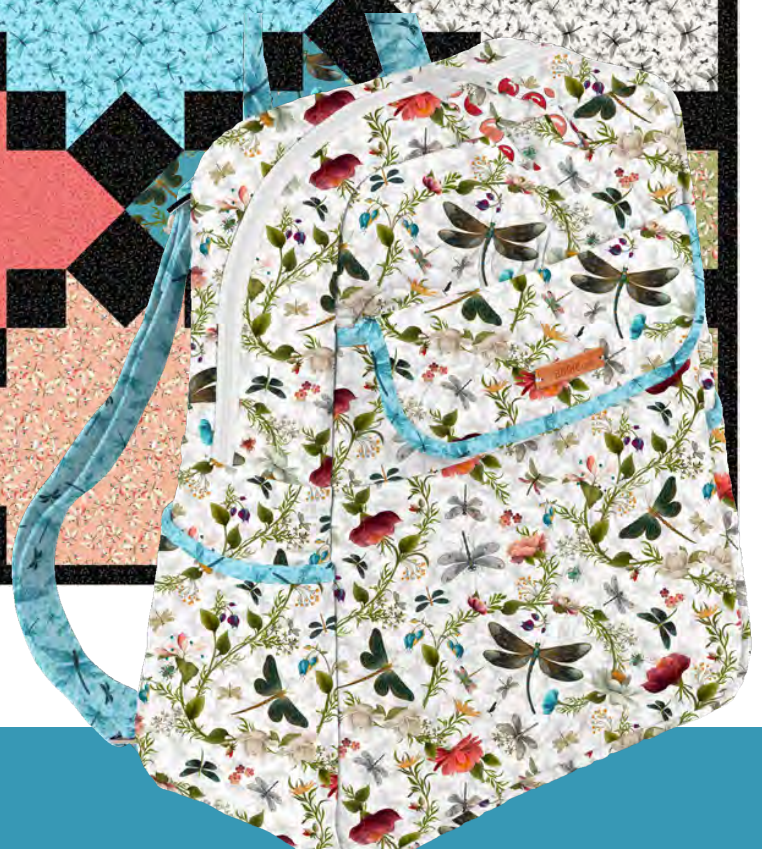

Dragonfly Garden *Suzan Engler*

Poorhouse Quilt Design Pattern:
Home Garden Apron

#PQD-255, HOME & GARDEN
APRON & POTHOLDERS
FORSALE PATTRN 8017Q

Around the Bobbin Pattern:
Coaster Ride

#ATB 187, COASTER RIDE
FORSALE PATTRN 8013 H

#ATB 188, COASTER REFILL
FORSALE PATTRN 8013 I

Charisma Horton Pattern:
Pearls & Lace 72" x 84"

CH-421, PEARLS & LACE PATTERN
FORSL PATTRN 8036A

Around the Bobbin Pattern:
Emma Half Moon Bag

#ATB232, HALF MOON BAG
FORSL PATTRN 8013Z