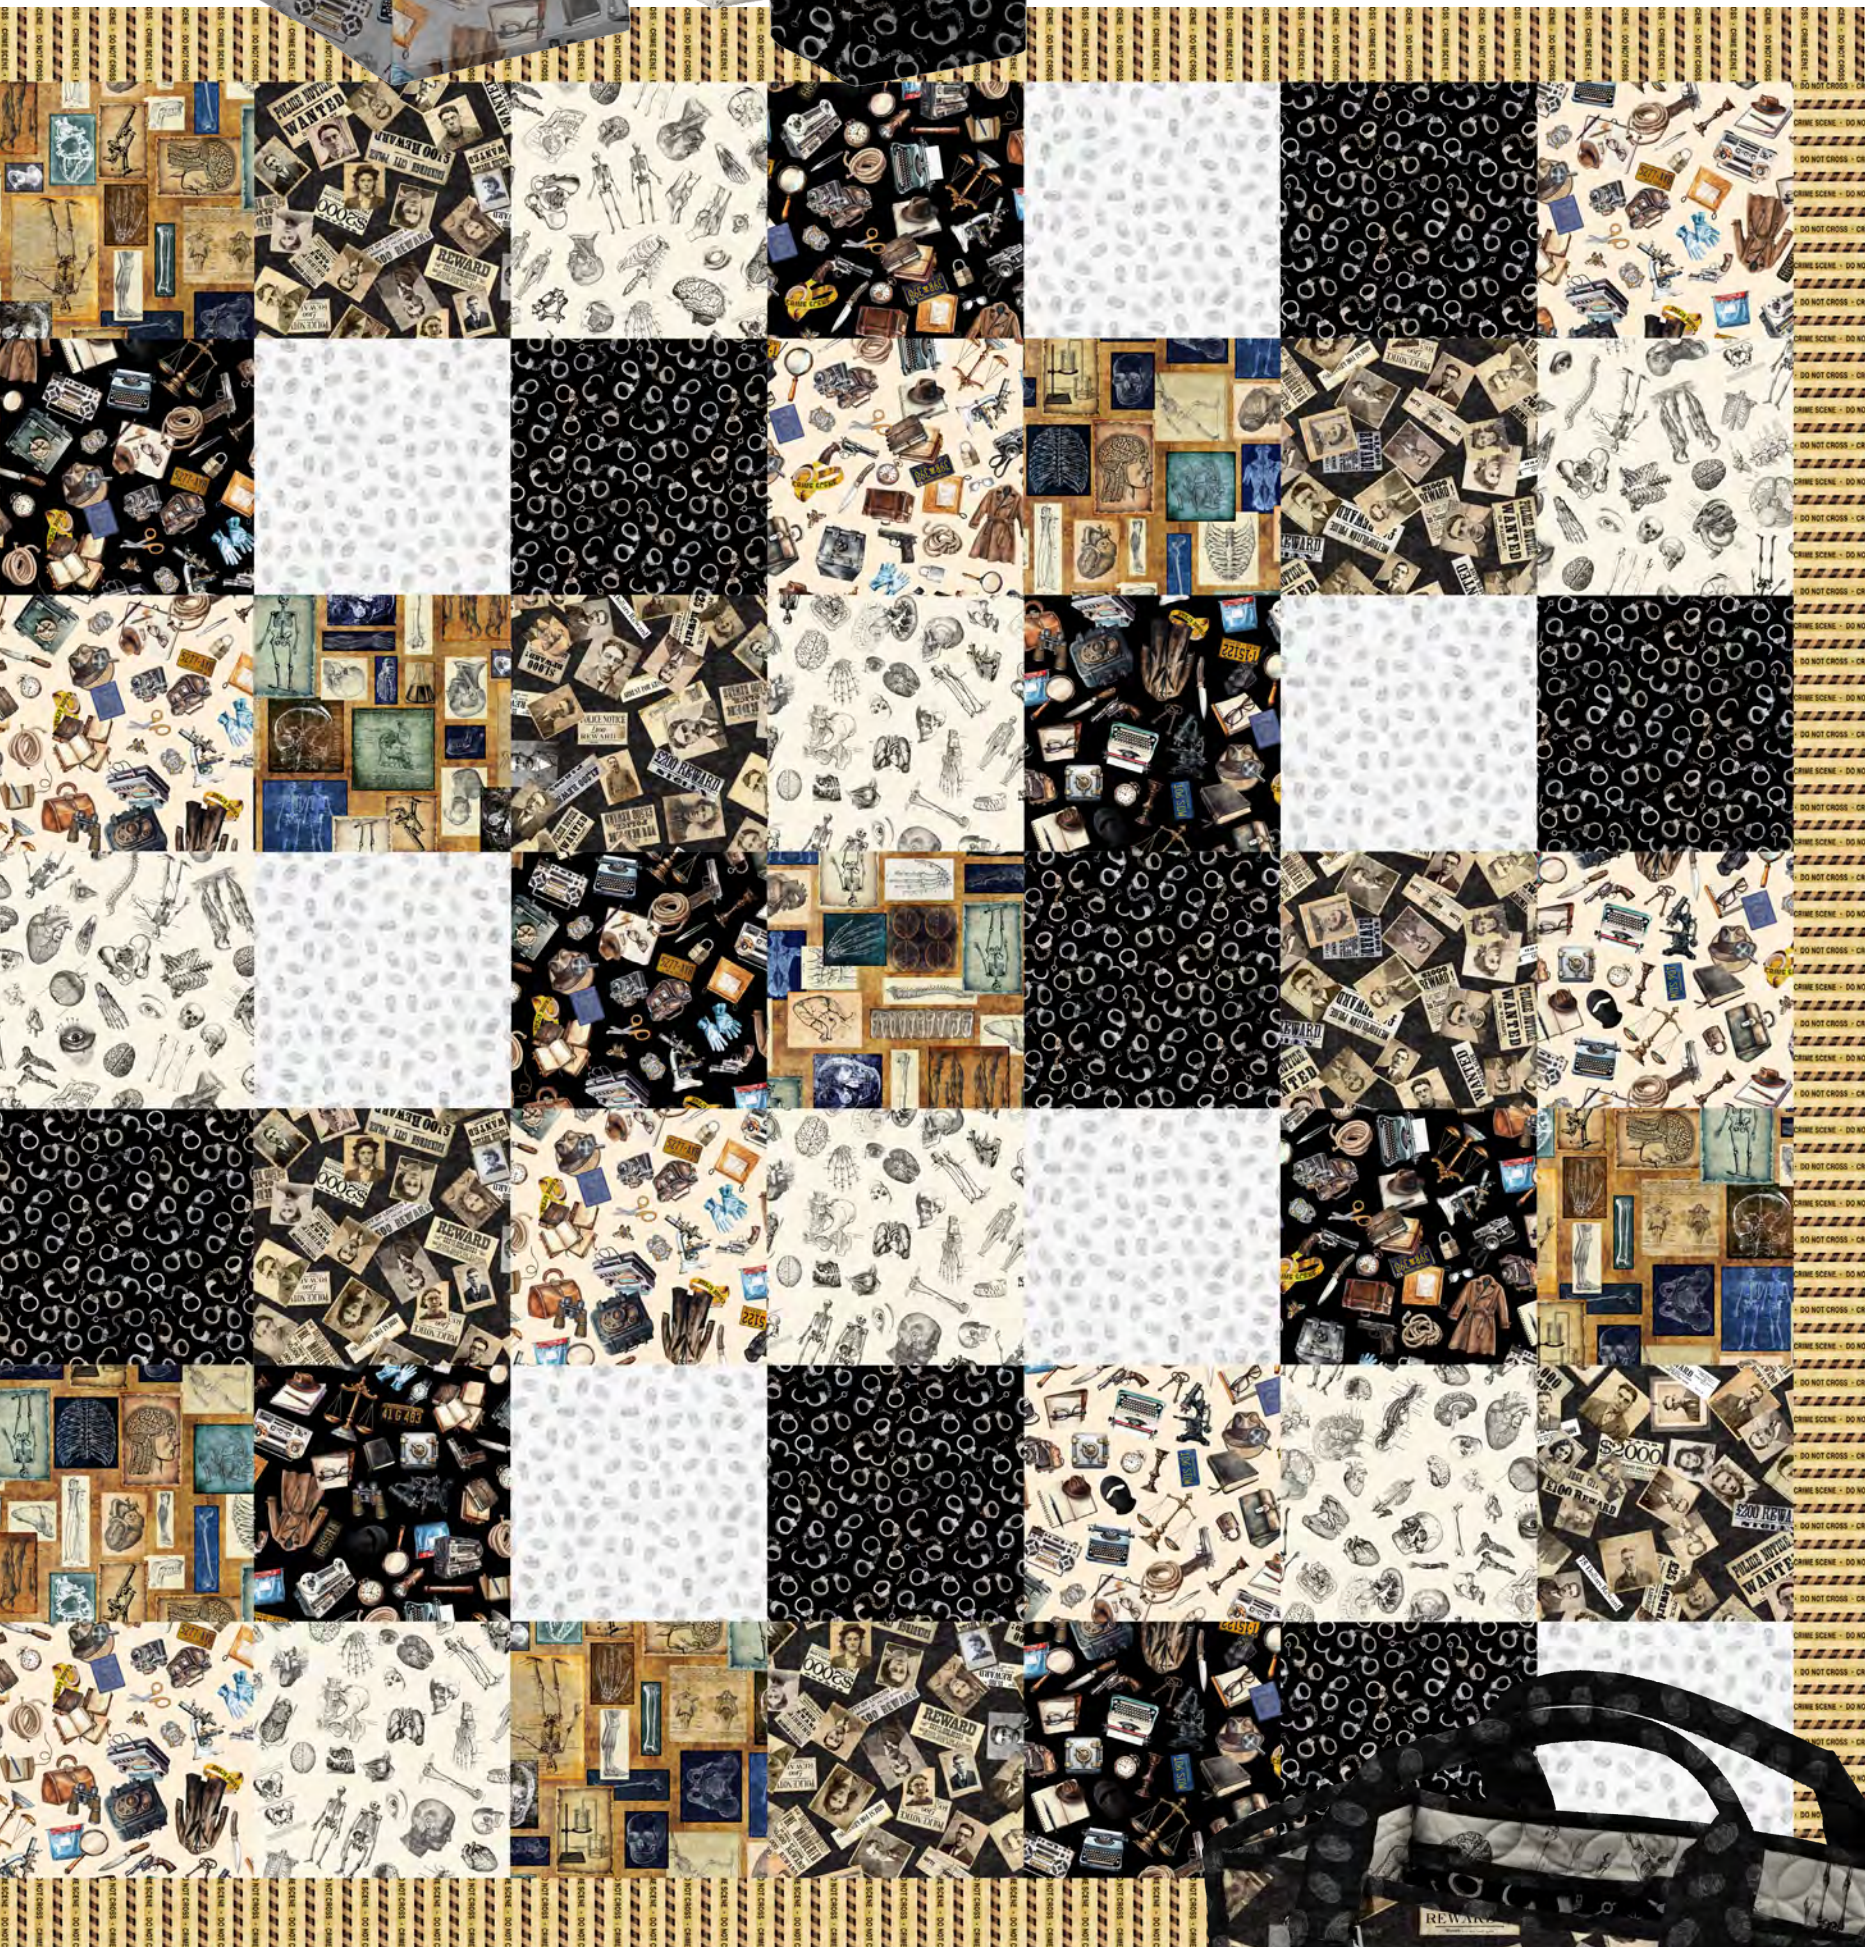

Around the Bobbin Pattern:
Essential Tote

TRUE DETECTIVE

byAnnie.com Pattern:
Contain Yourself

#PBA274, CONTAIN YOURSELF

FORSL PATTRN 8002 8

#ATB-154, ESSENTIAL TOTE
FORSALE PATTRN 8013M

QT Free REMIX Pattern:
Splash Shower Curtain

byAnnie.com Pattern:
Catch All Caddy

#ATB 196, HOT STUFF TRAVEL
FORSALE PATTRN 8013 K