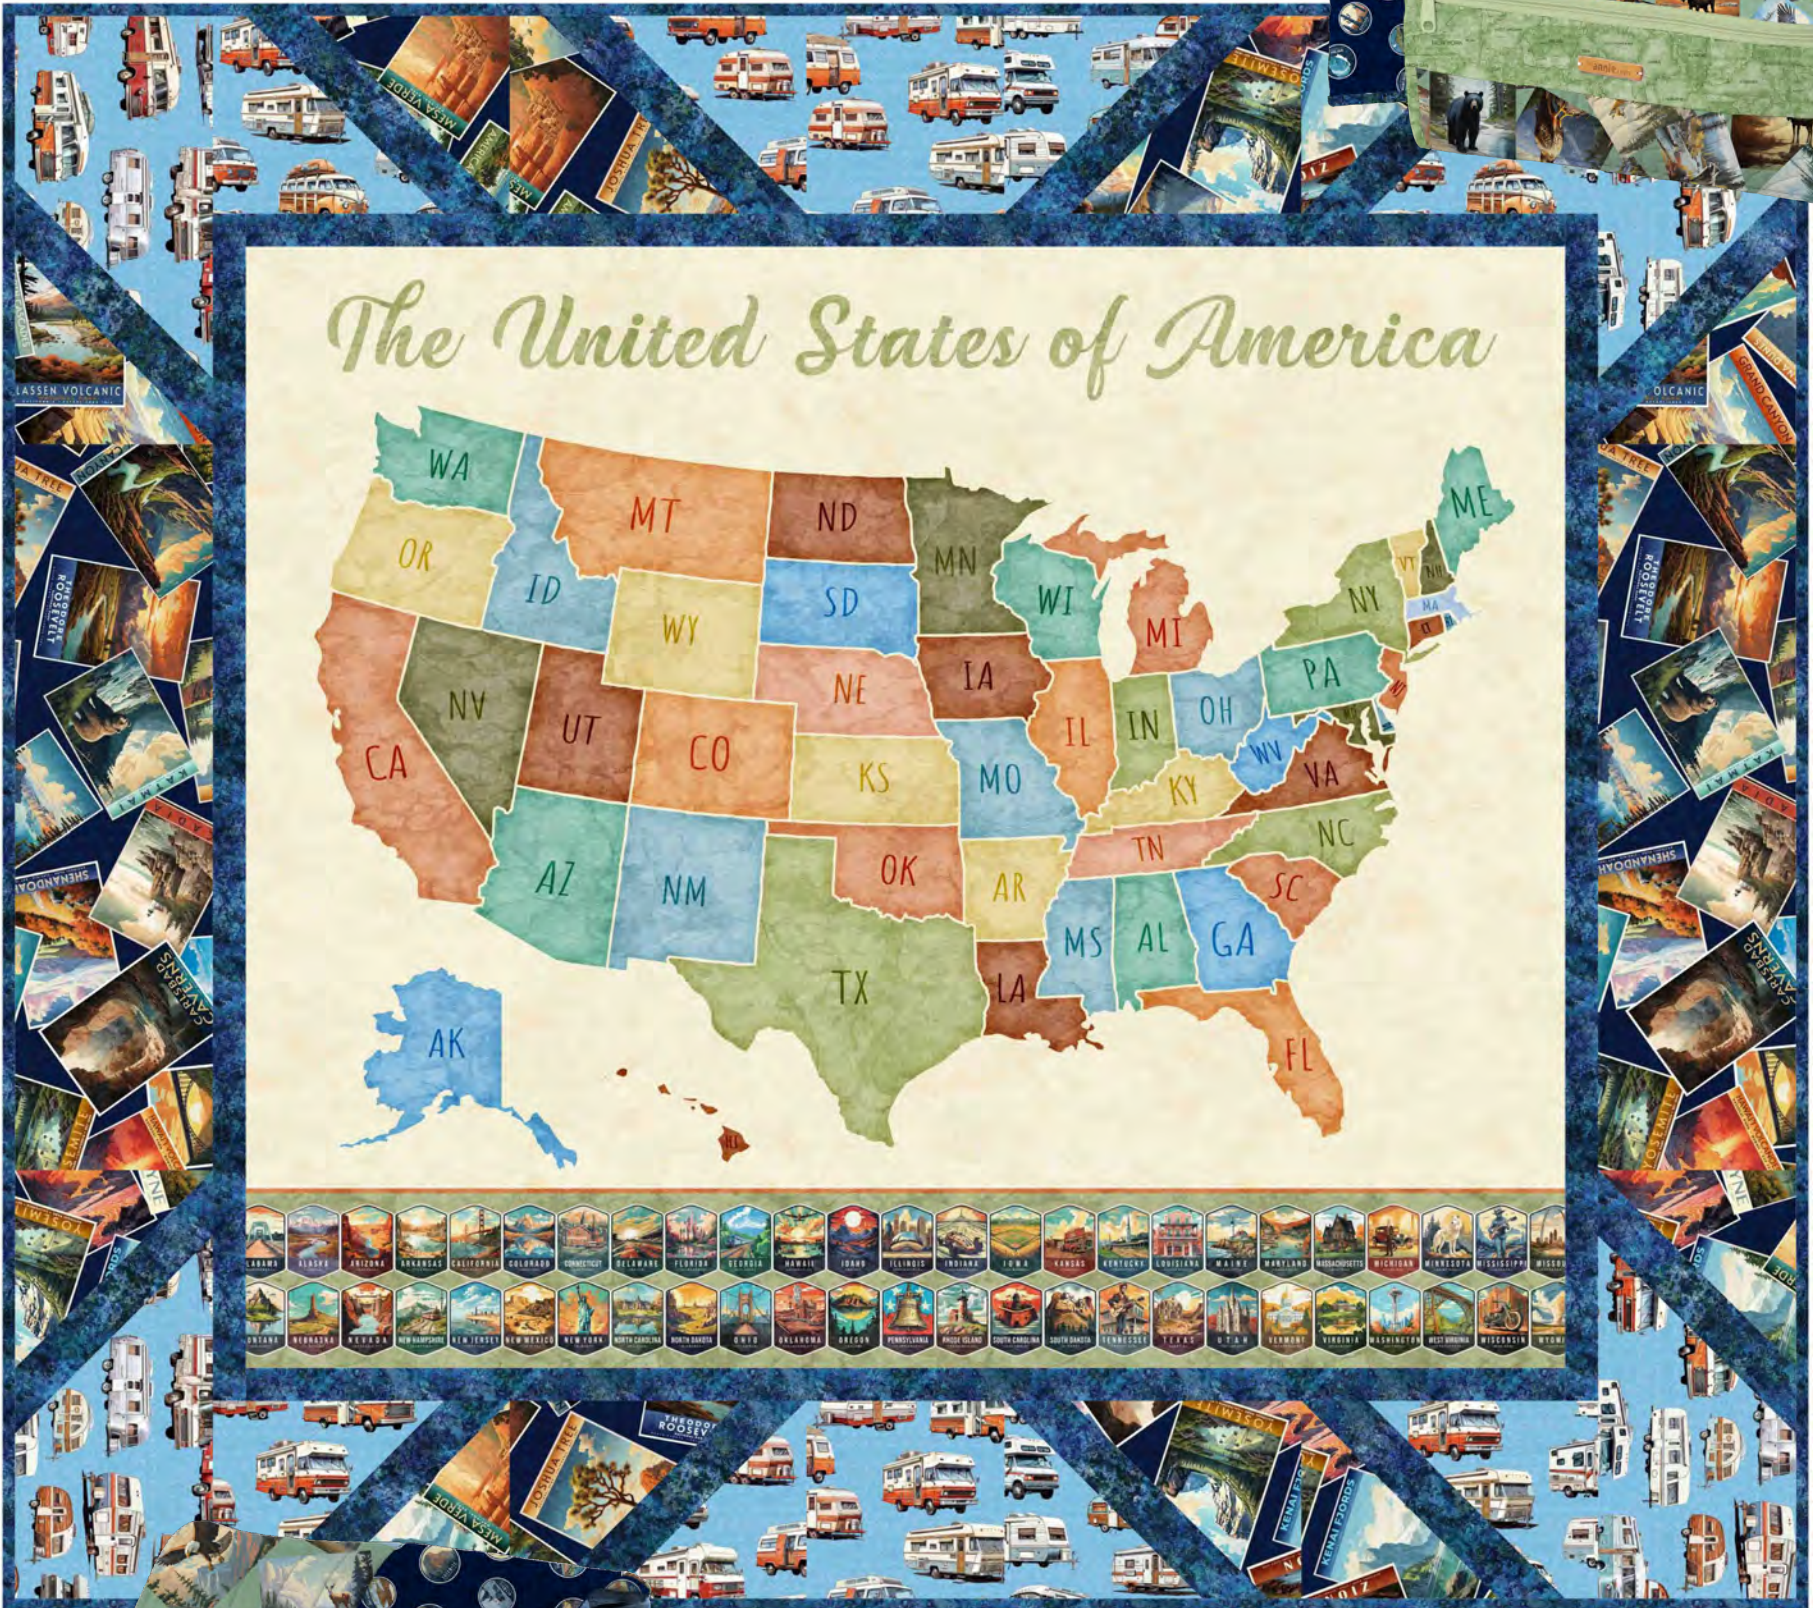

QT Free REMIX Pattern:
Travel Essentials

#PBA201.2, TRAVELESSENTIALS2.0
FORSALE PATTRN 8002Z

On the Road Again

The United States of America

Swirly Girls Designs Pattern:
Panel Pop 54" x 48"

#SGD061 PANELPOPQUILT
FORSALE PATTRN 8004G

byAnnie.com Pattern:
Roll with It

#PBA277, ROLL WITH IT

FORSL PATTRN 8002.9

byAnnie.com Pattern:
Switchback

#PBA295, SWITCHBACK BAG
FORSALE PATTRN 8002Q