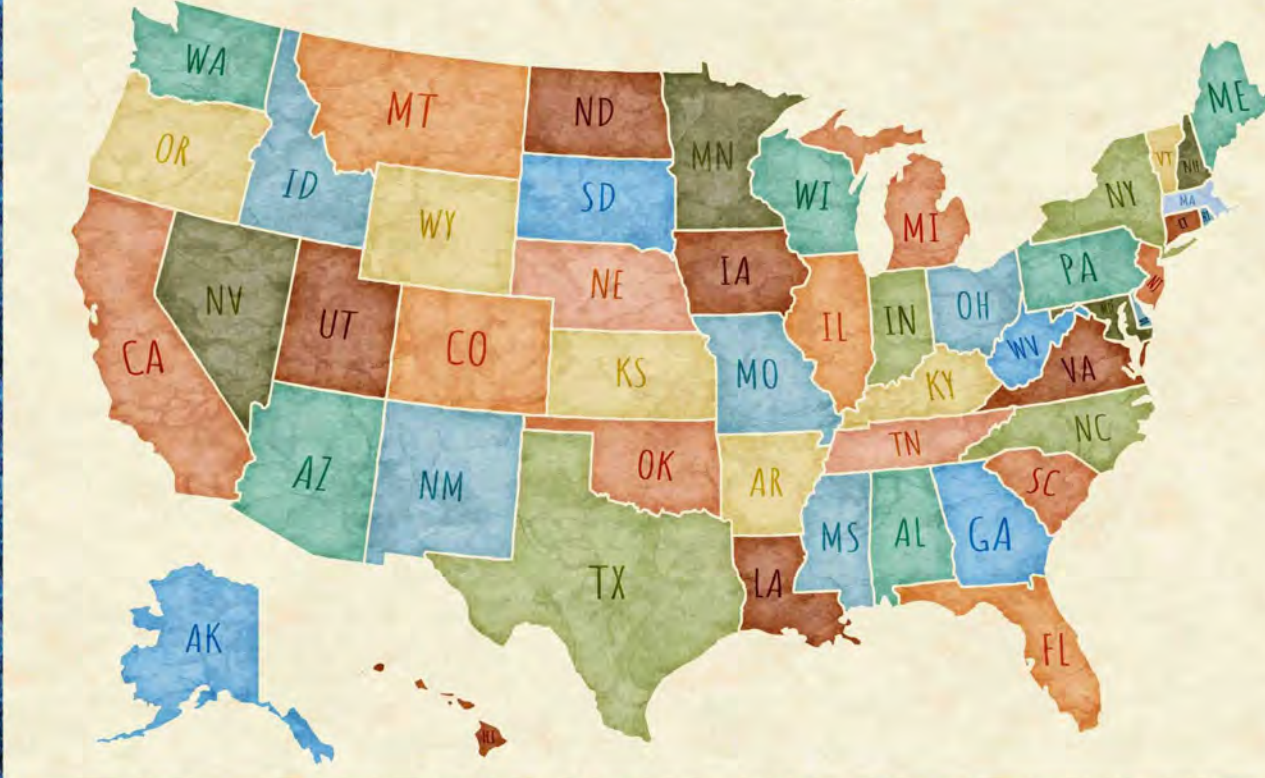

QT Free REMIX Pattern:
Travel Essentials

#PBA201.2, TRAVELESSENTIALS2.0
FORSALE PATTRN 8002Z

On the Road Again

The United States of America

Swirly Girls Designs Pattern:
Panel Pop 54" x 48"

#SGD061 PANELPOPQUILT
FORSALE PATTRN 8004G

byAnnie.com Pattern:
Roll with It

#PBA277, ROLL WITH IT

FORSL PATTRN 8002.9

byAnnie.com Pattern:
Switchback

#PBA295, SWITCHBACK BAG
FORSALE PATTRN 8002Q