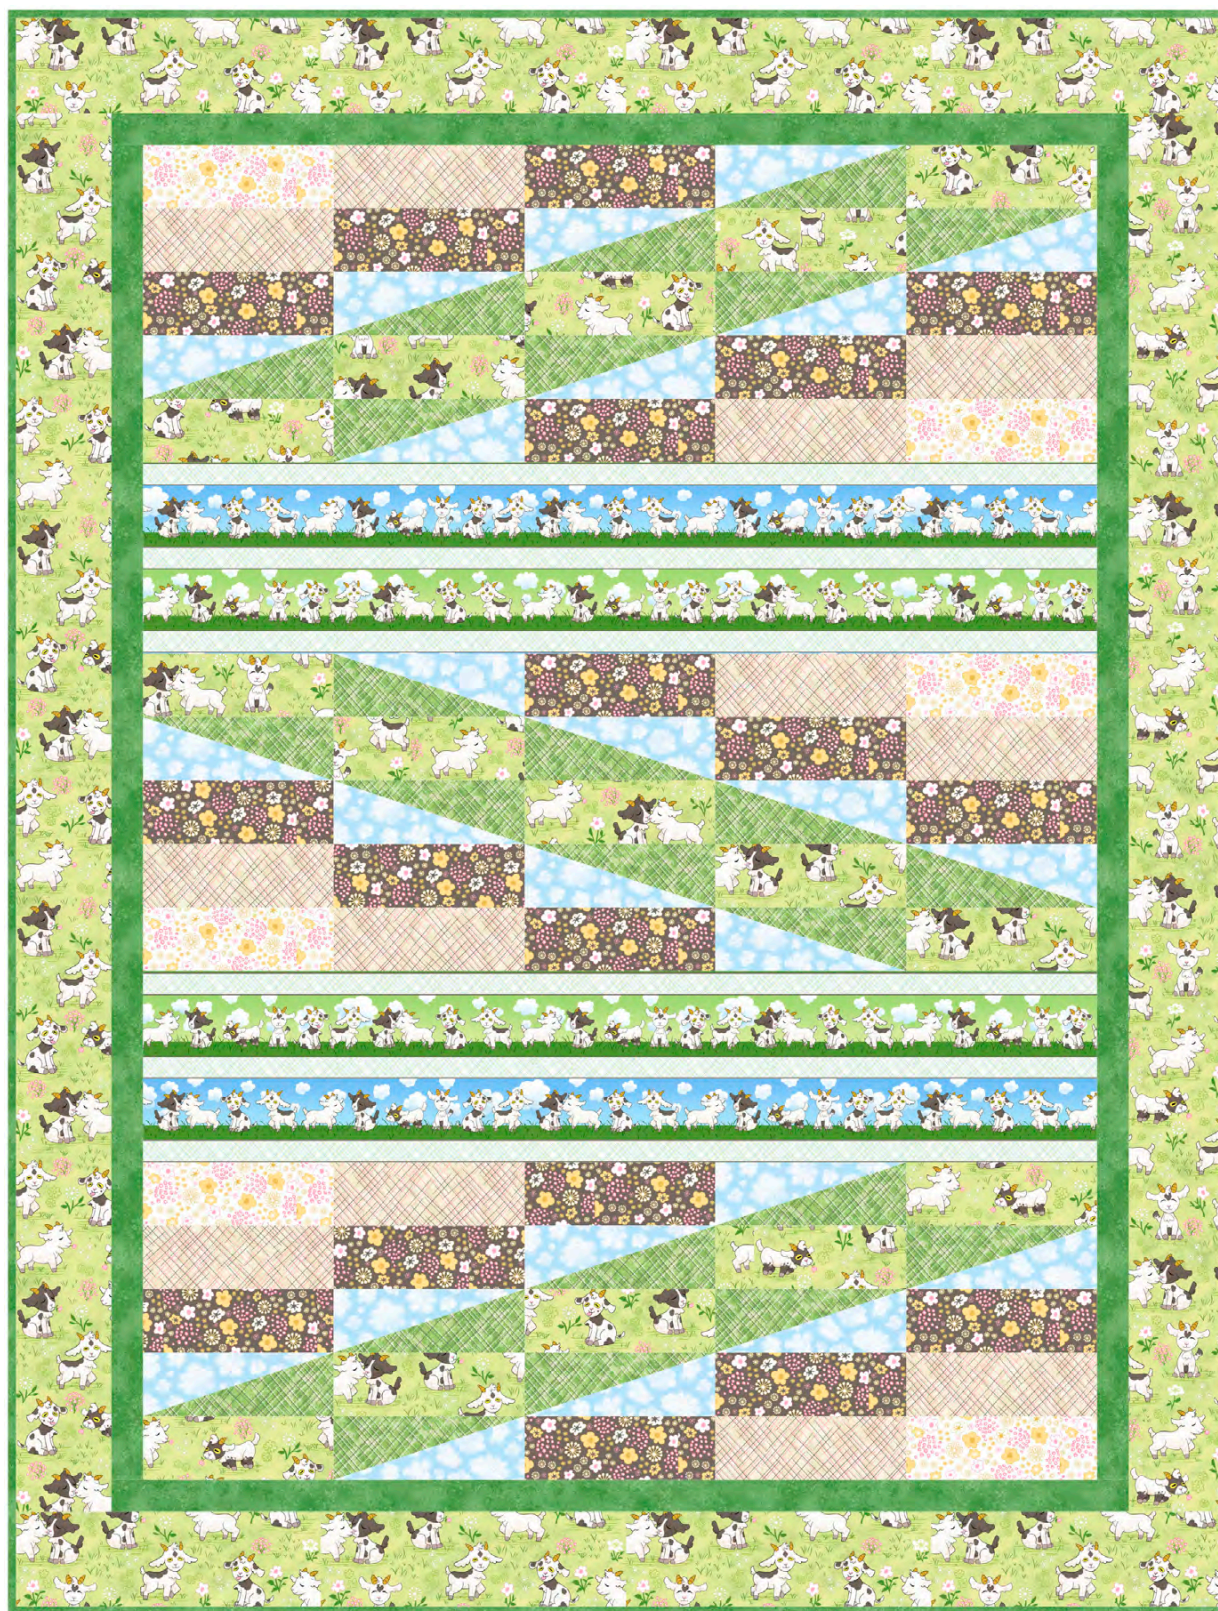

Follow Along Quilt

Featuring Lil' Goats

38" x 50"

Designed by Sue Harvey & Sandy Boobar of Pine Tree Country Quilts

KIT
Available

DIGITAL
QUILT TOP
AVAILABLE!

THE ELECTRIC
QUILT COMPANY
www.electricquilt.com

KIT CALCULATIONS

Follow Along Quilt (38" x 50")

BUY PROJECT MASTER GET A FREE QUILT TOP	P4203A ALL 	YARDS	BOLTS 12 KITS
29299 H		1	1
29300 BH		1	1
29301 A		1/3	1
29301 Z		1/8	1
29302 B		1/3	1
29303 E		1/4	1
29303 H		1/3	1
27935 HK Rapture <i>includes Binding</i>		3/4	1
29303 H <i>Backing only</i>		1 2/3	2

Wholesale Price: \$36.00/kit

KIT
Available

PATTERNS
6 PIECES

FOR SALE PATRN 4203A

Pattern Name: Follow Along
Pattern Number: PT1992
Wholesale Price: \$5.25/pattern

Pattern cover will show this quilt image.
6 Pattern minimum

Skill Level: *Confident Beginner*
Elongated triangles cut from rectangles make the only
pieced unit in the quilt. Quick little quilt to put together!

Follow Along Quilt

Featuring Lil' Goats

38" x 50"

Designed by Sue Harvey & Sandy Boobar of Pine Tree Country Quilts