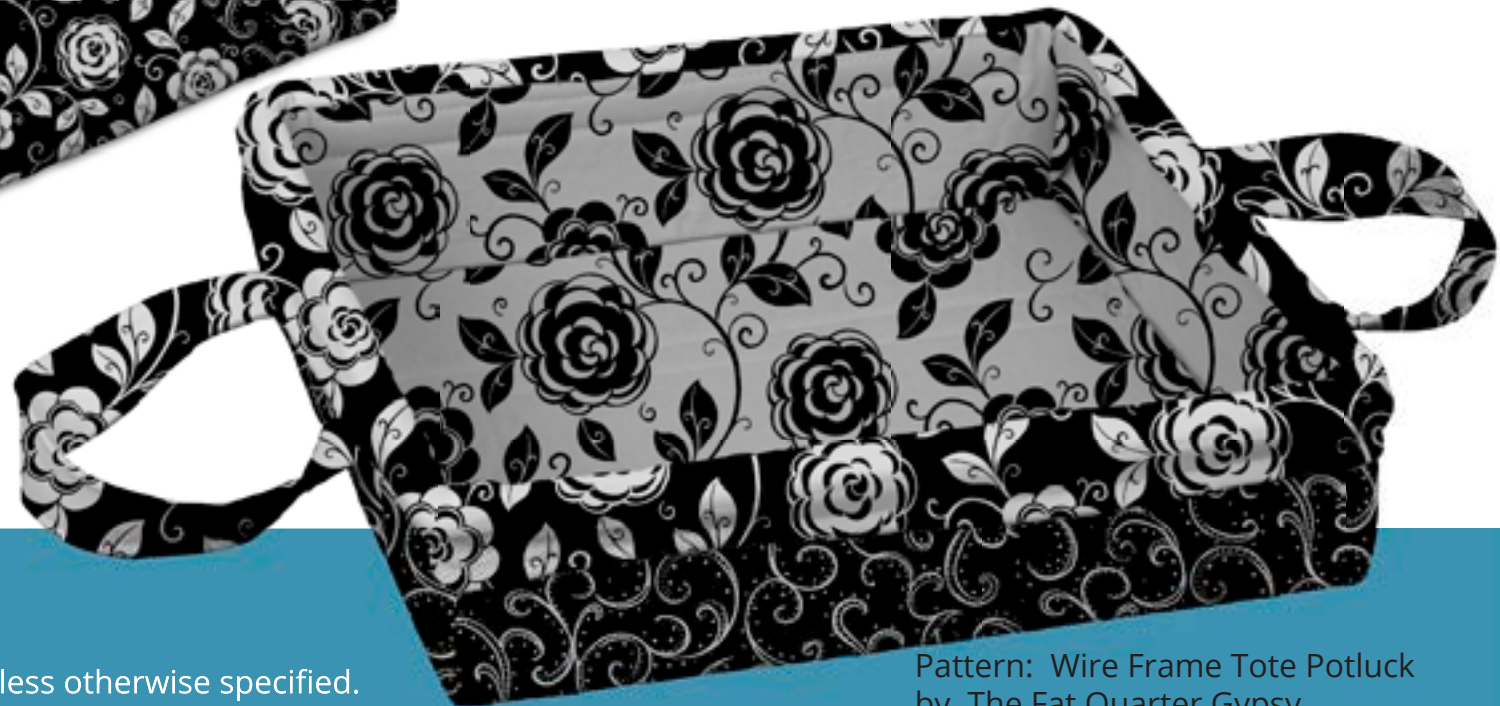

Opposites Attract

Pattern: French Window Pillow
by Mod Kid

Pattern: Urban Tote
by Indygo Junction

Pattern: Bacchus Bag
by Wives of Whitewood

Pattern: Wire Frame Tote Potluck
by The Fat Quarter Gypsy

Opposites Attract
5 Patterns / 10 Color Combinations
Orders in by January 15th will ship mid April

27712 J (Black) Mod Floral

27712 Z (White) Mod Floral

27713 J (Black) Packed Linear Floral

27713 Z (White) Packed Linear Floral

27714 J (Black) Scroll

27714 Z (White) Scroll

27715 J (Black) Pinwheel Floral

27715 Z (White) Pinwheel Floral