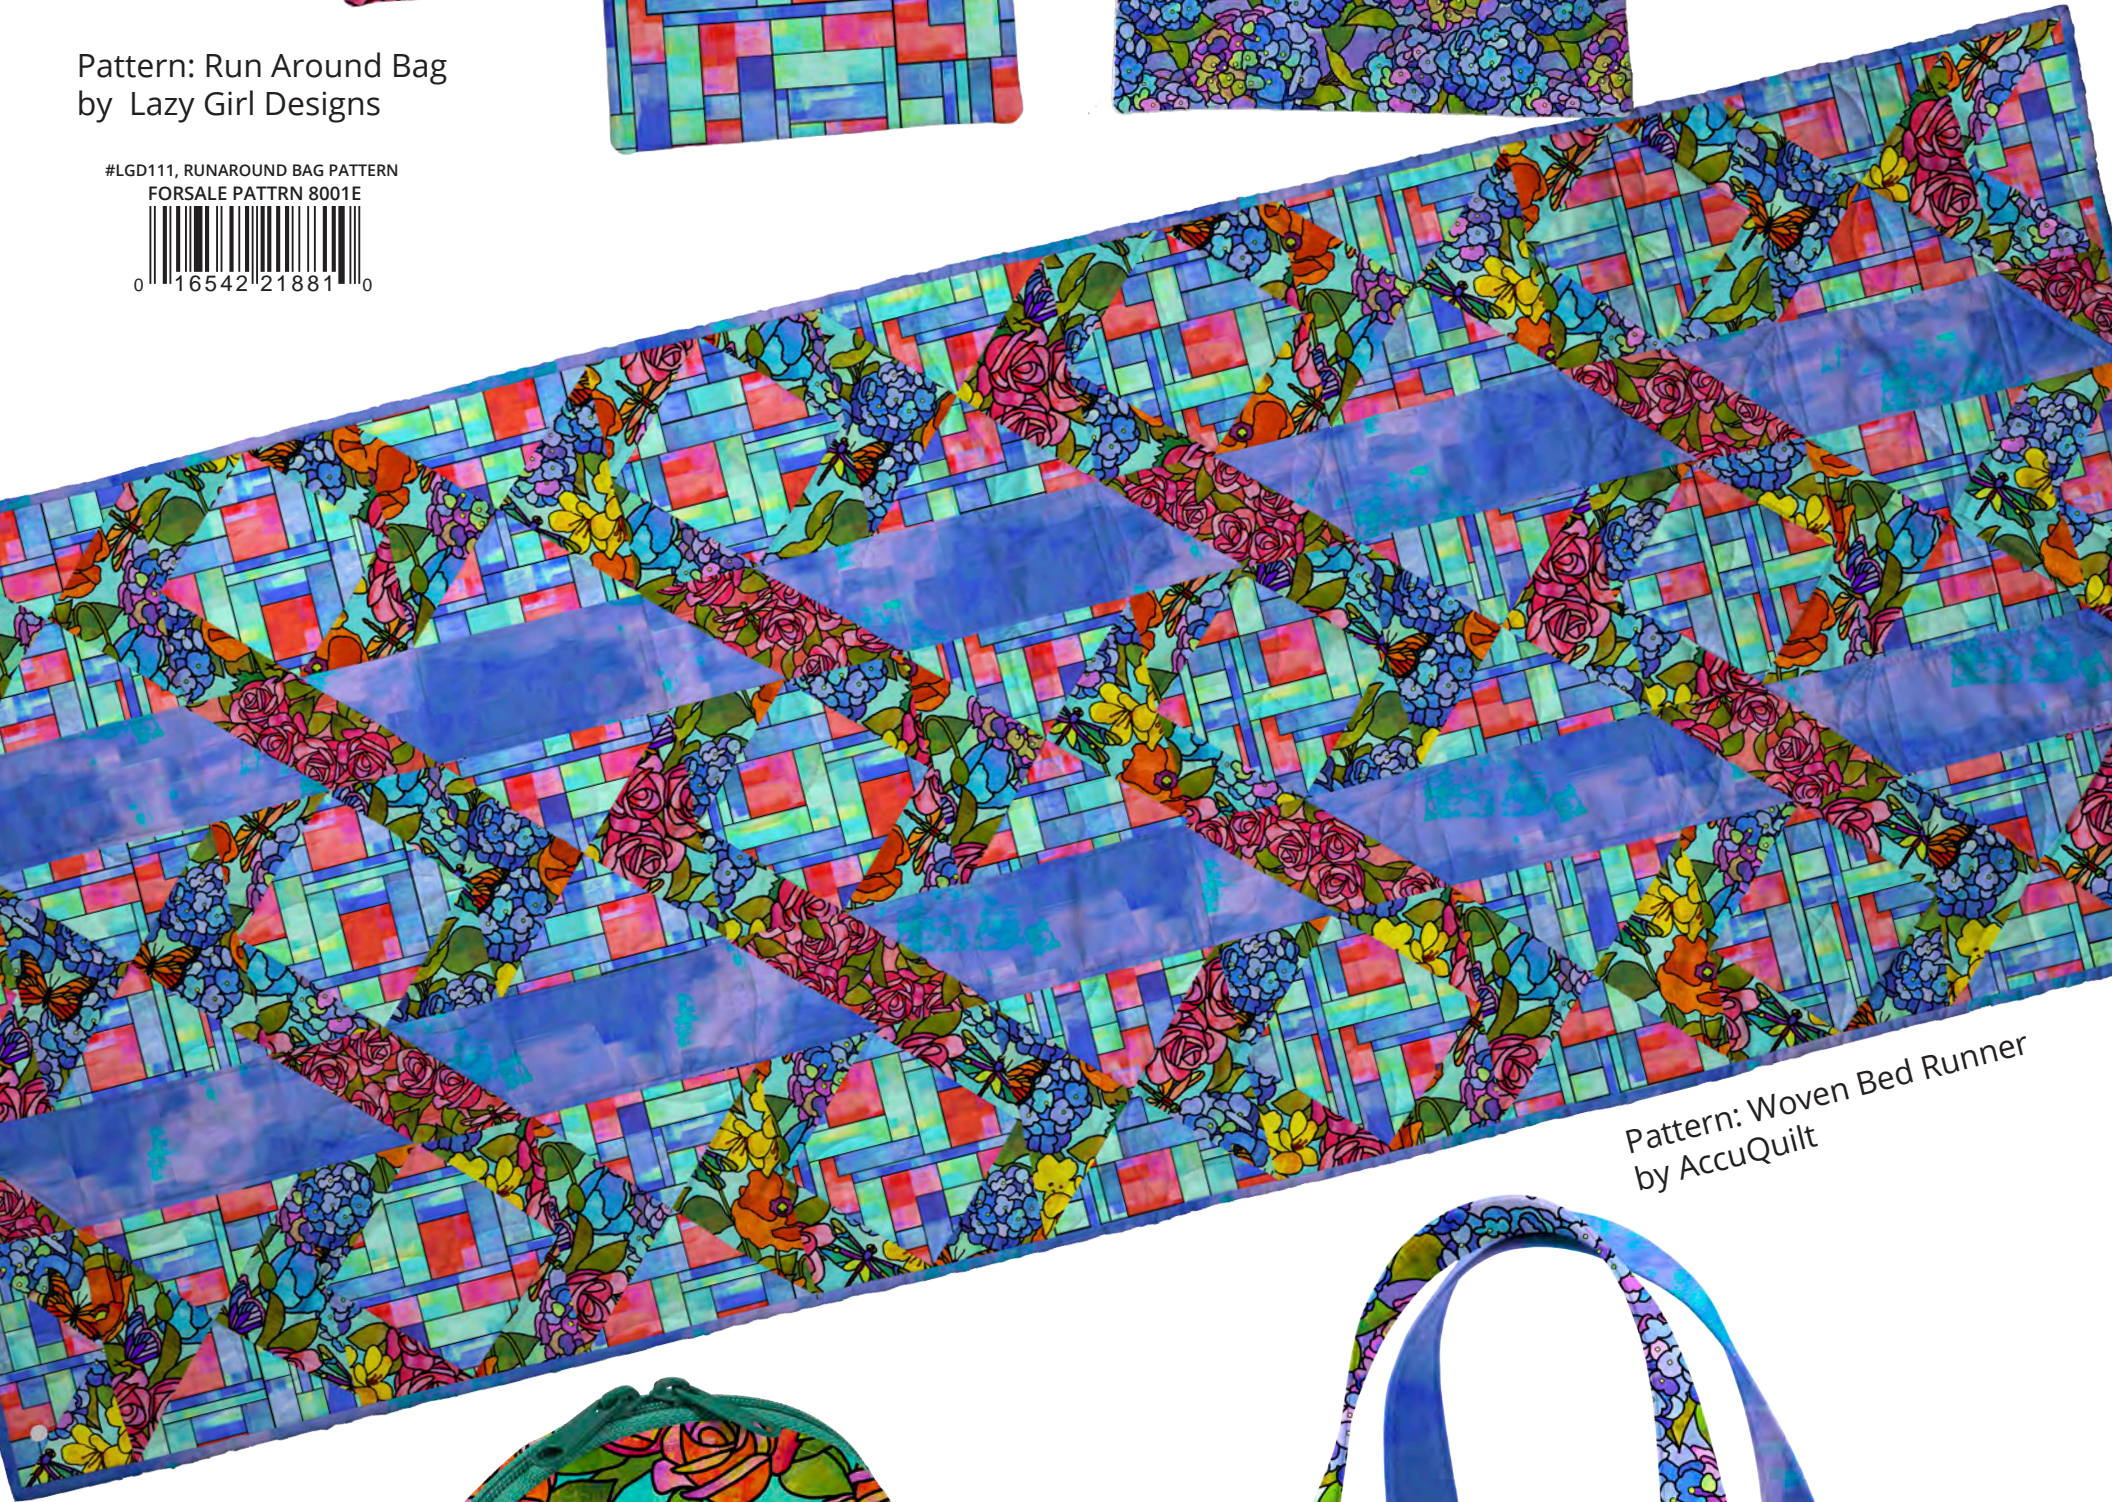

# Stained Glass Garden

Pattern: Zippy Case  
by QT Fabrics  
Free download

Pattern: Run Around Bag  
by Lazy Girl Designs

#LGD111, RUNAROUND BAG PATTERN  
FORSALE PATTRN 8001E

Pattern: Woven Bed Runner  
by AccuQuilt

Pattern: Clam Up  
by byAnnie.com

#PBA275, CLAM UP! PATTERN  
FORSALE PATTRN 8002G

Pattern: Claire Bag  
by Lazy Girl Designs

#LGD125, CLAIRE BAG PATTERN  
FORSALE PATTRN 8001C

- Images are for inspiration only unless otherwise specified.