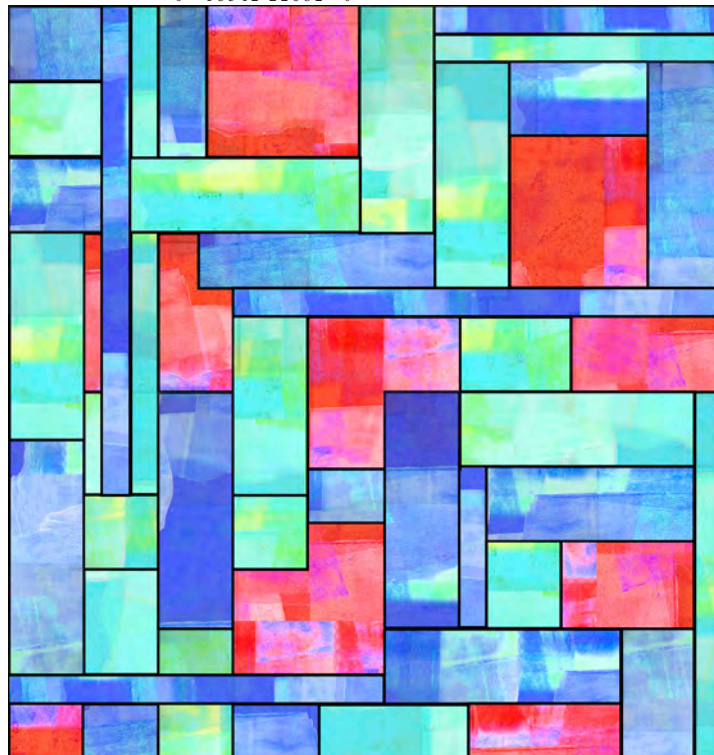

# Stained Glass Garden

Pattern: Zippy Case  
by QT Fabrics  
Free download

Pattern: Run Around Bag  
by Lazy Girl Designs

#LGD111, RUNAROUND BAG PATTERN  
FORSALE PATTRN 8001E

Pattern: Woven Bed Runner  
by AccuQuilt

Pattern: Clam Up  
by byAnnie.com

#PBA275, CLAM UP! PATTERN  
FORSALE PATTRN 8002G

Pattern: Claire Bag  
by Lazy Girl Designs

#LGD125, CLAIRE BAG PATTERN  
FORSALE PATTRN 8001C

- Images are for inspiration only unless otherwise specified.

M3990 ALL

28265 X (MULTI) STAINED GLASS FLORAL

28266 B (BLUE) HYDRANGEAS

28267 P (PINK) ROSES

28267 Q (AQUA) ROSES

28269 B (BLUE) BLENDER

28268 X (MULTI) STAINED GLASS

28269 Q (AQUA) BLENDER