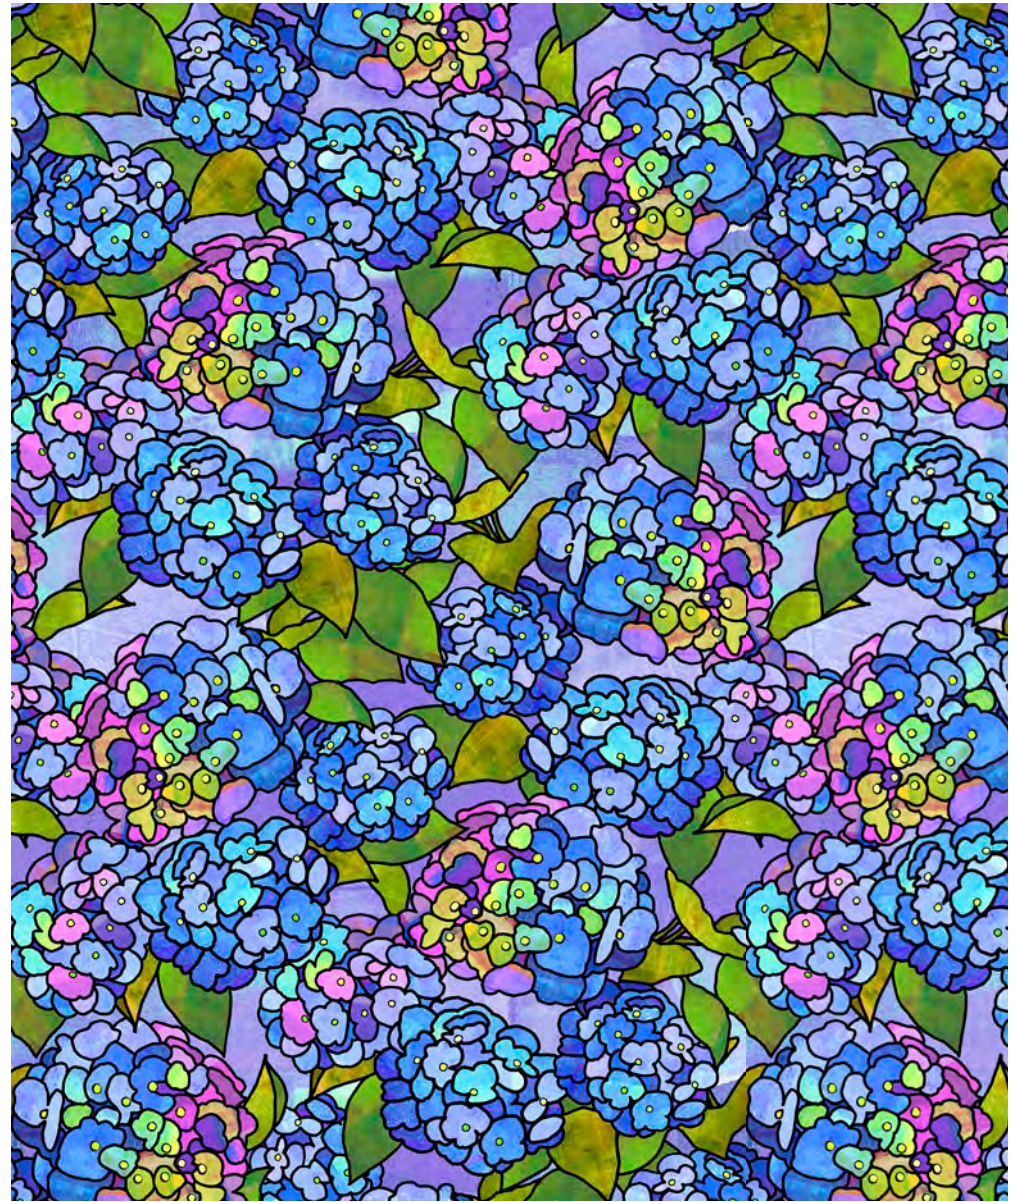

28266 B (BLUE) HYDRANGEAS