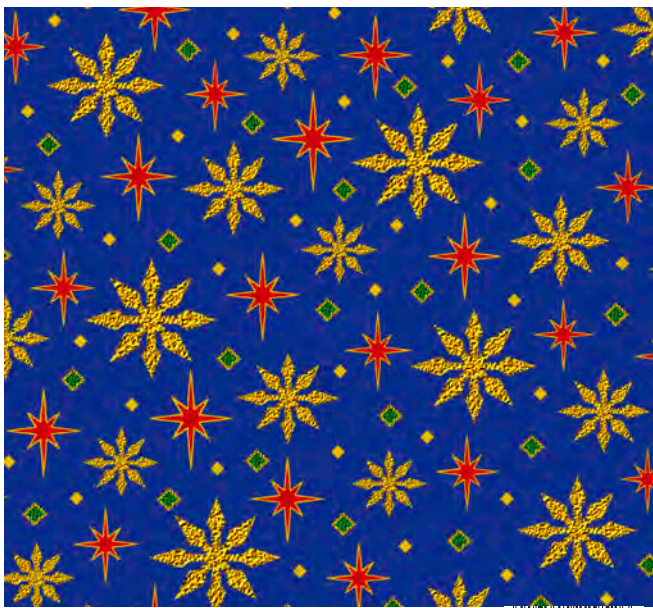

# THE NATIVITY

Pine Tree Country Quilts Pattern:  
Framed & Finished

#PT-1893, FRAMED & FINISHED QUILT  
FORSALE PATTRN 8012A

Fat Quarter Gypsy Pattern  
Wire Frame Medium Tote

Pattern inspired by QT Fabrics Free Pattern:  
Framed Up

byAnnie.com Pattern:

#PBA275, CLAM UP! PATTERN  
FORSALE PATTRN 8002G

Images without patterns indicated are for inspiration only. Similar projects may be found online.

28270 X (MULTI) NATIVITY PANEL (36")

28271 E (CREAM) NATIVITY WORDS

28271 R (RED) NATIVITY WORDS

28272 G (GREEN) STARS

28272 Y (ROYAL) STARS

28273 RG (RED/GREEN) BRAIDS

28273 E (CREAM) BRAIDS

\*suggested coordinates

23528 FJ (EVERGREEN)  
Color Blends