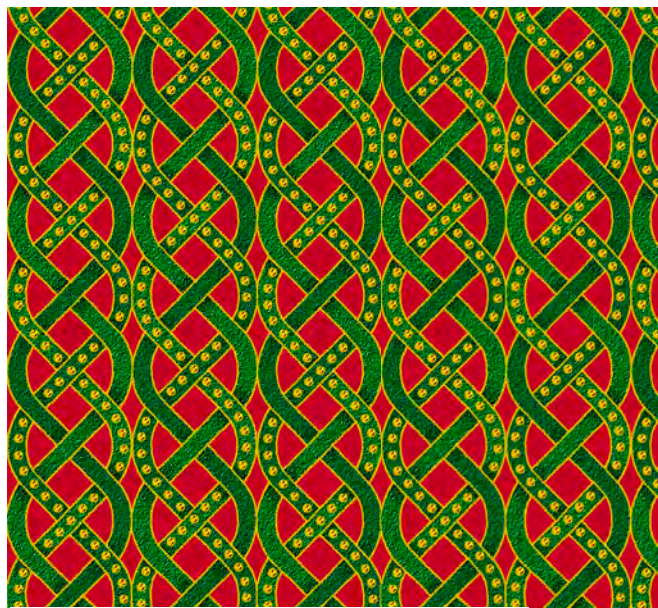

# THE NATIVITY

Pine Tree Country Quilts Pattern:  
Framed & Finished

#PT-1893, FRAMED & FINISHED QUILT  
FORSALE PATTRN 8012A

Fat Quarter Gypsy Pattern  
Wire Frame Medium Tote

Pattern inspired by QT Fabrics Free Pattern:  
Framed Up

byAnnie.com Pattern:

#PBA275, CLAM UP! PATTERN  
FORSALE PATTRN 8002G

Images without patterns indicated are for inspiration only. Similar projects may be found online.

28270 X (MULTI) NATIVITY PANEL (36")

28271 E (CREAM) NATIVITY WORDS

28271 R (RED) NATIVITY WORDS

28272 G (GREEN) STARS

28272 Y (ROYAL) STARS

28273 RG (RED/GREEN) BRAIDS

28273 E (CREAM) BRAIDS

\*suggested coordinates

23528 FJ (EVERGREEN)  
Color Blends

27935 E (TAPIOCA)  
Rapture

27935 R (RED)  
Rapture

27935 SO (MARIGOLD)  
RAPTURE

27935 Y (ROYAL)  
RAPTURE