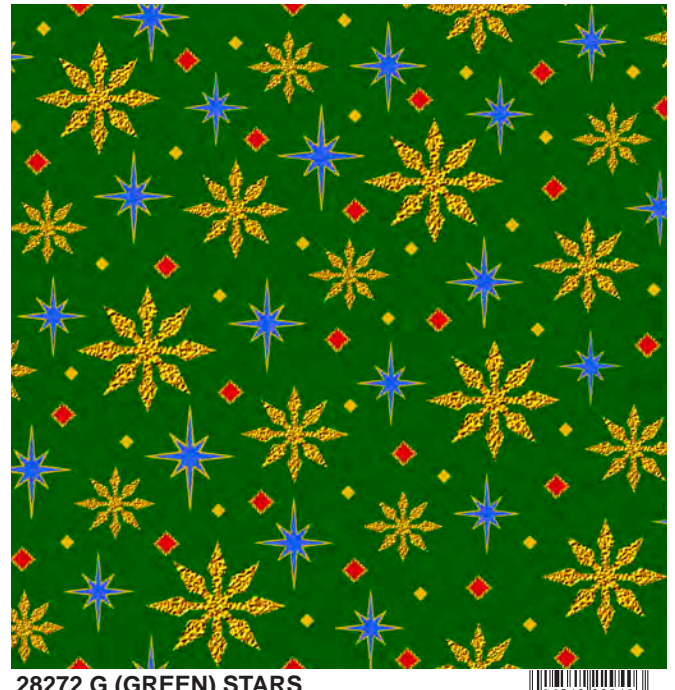

# THE NATIVITY

Pine Tree Country Quilts Pattern:  
Framed & Finished

#PT-1893, FRAMED & FINISHED QUILT  
FORSALE PATTRN 8012A

Fat Quarter Gypsy Pattern  
Wire Frame Medium Tote

Pattern inspired by QT Fabrics Free Pattern:  
Framed Up

byAnnie.com Pattern:

#PBA275, CLAM UP! PATTERN  
FORSALE PATTRN 8002G

Images without patterns indicated are for inspiration only. Similar projects may be found online.

28270 X (MULTI) NATIVITY PANEL (36")

28271 E (CREAM) NATIVITY WORDS

28271 R (RED) NATIVITY WORDS

28272 G (GREEN) STARS

28272 Y (ROYAL) STARS

28273 RG (RED/GREEN) BRAIDS

28273 E (CREAM) BRAIDS

\*suggested coordinates

23528 FJ (EVERGREEN)  
Color Blends