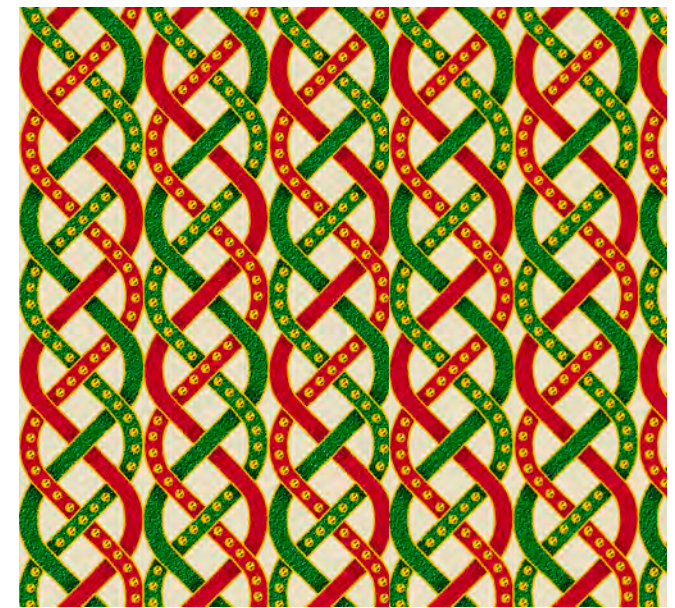

# THE NATIVITY

Pine Tree Country Quilts Pattern:  
Framed & Finished

#PT-1893, FRAMED & FINISHED QUILT  
FORSALE PATTRN 8012A

Fat Quarter Gypsy Pattern  
Wire Frame Medium Tote

Pattern inspired by QT Fabrics Free Pattern:  
Framed Up

byAnnie.com Pattern:

#PBA275, CLAM UP! PATTERN  
FORSALE PATTRN 8002G

Images without patterns indicated are for inspiration only. Similar projects may be found online.

28270 X (MULTI) NATIVITY PANEL (36")

28271 E (CREAM) NATIVITY WORDS

28271 R (RED) NATIVITY WORDS

28272 G (GREEN) STARS

28272 Y (ROYAL) STARS

28273 RG (RED/GREEN) BRAIDS

28273 E (CREAM) BRAIDS

\*suggested coordinates

23528 FJ (EVERGREEN)  
Color Blends

27935 E (TAPIOCA)  
Rapture

27935 R (RED)  
Rapture

27935 SO (MARIGOLD)  
RAPTURE

27935 Y (ROYAL)  
RAPTURE