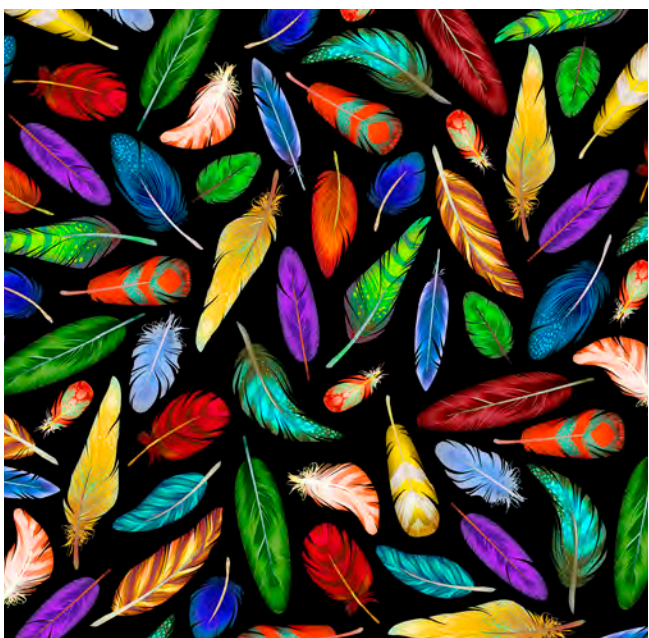

28294 J (BLACK) FEATHERS