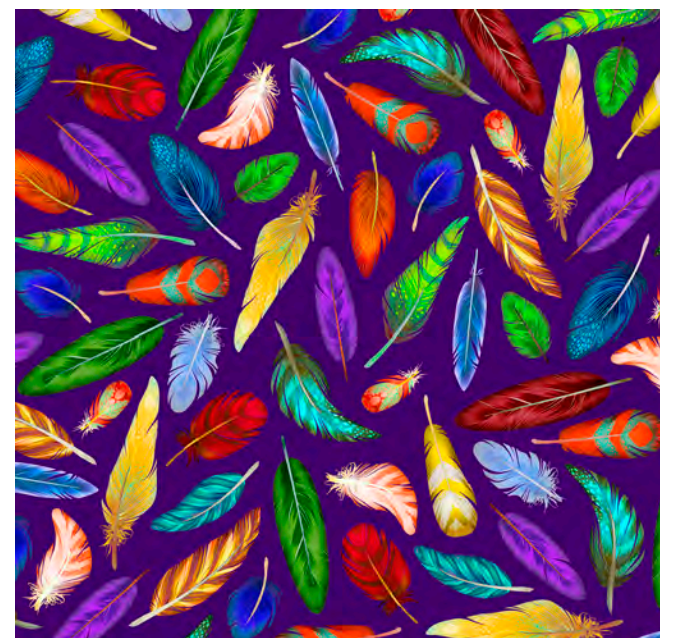

THIS & THAT V

An assortment of prints requested by shops; there is a little of this & a little of that!

Dreamcatchers & Feathers

Lazy Girl Designs Pattern

#LGD134, BENDY BAG PATTERN
FORSALE PATTRN 8001I

0 16542 24567 0

Images without patterns indicated are for inspiration only. Similar projects may be found online.

This & That V

4 Patterns / 9 Color Combinations
Orders in by January 15th will ship mid April

M4032 ALL
0 16542 23958 7

28293 V (PURPLE) DREAM CATCHER

28293 E (CREAM) DREAM CATCHER

28293 J (BLACK) DREAM CATCHER

28294 J (BLACK) FEATHERS

28294 E (CREAM) FEATHERS

28294 V (PURPLE) FEATHERS

28295 J (BLACK) PUZZLE PIECES

28295 Z (WHITE) PUZZLE PIECES