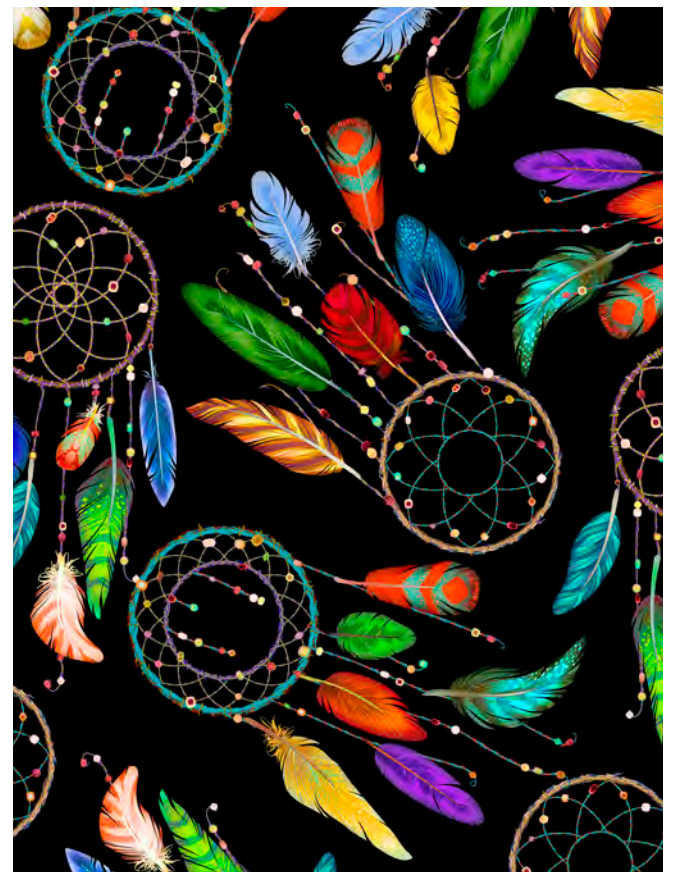

Lazy Girl Designs Pattern

#LGD145, MOLLY MAKER PATTERN
FORSALE PATTRN 8001M

0 16542 24571 7

Fat Quarter Gypsy Pattern:
Wire Framed Potluck Totes

Blueberries

Puzzle Pieces

Puzzle pieces are a well-known symbol for Autism Awareness.

Images without patterns indicated are for inspiration only. Similar projects may be found online.

This & That V

4 Patterns / 9 Color Combinations
Orders in by January 15th will ship mid April

M4032 ALL
0 16542 23958 7

28293 V (PURPLE) DREAM CATCHER

28293 E (CREAM) DREAM CATCHER

28293 J (BLACK) DREAM CATCHER

28294 J (BLACK) FEATHERS

28294 E (CREAM) FEATHERS

28294 V (PURPLE) FEATHERS

28295 J (BLACK) PUZZLE PIECES

28295 Z (WHITE) PUZZLE PIECES