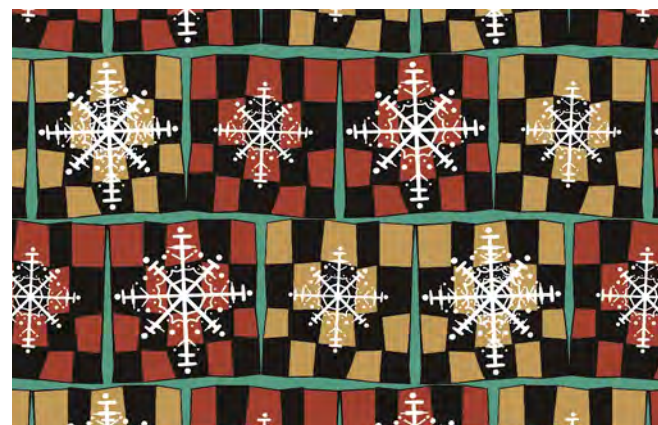

SNOW BEAR VILLAGE

Desiree's
Designs

byAnnie.com Pattern:
Backseat Babysitter

WASH. BACKSEATBABYSITTER
FOR SALE PATTERN 30021

Fishsticks Pattern:
The Everyday Camp Shirt

Sew Cute and Quirky
Letter Surprise Me

28537 B Snow Bear Village Stripe
Full repeat measures 12" x 43"

28538 J Snow Bear Toss

28538 B Snow Bear Toss

28538 W Snow Bear Toss

28539 J Packed Snow Bear

28539 B Packed Snow Bear

28543 J Dot

28542 Z Snowflakes

28541 X Stripe

28540 B Snow Bear Blocks

28542 B Snowflakes

28542 A Snowflakes

28542 R Snowflakes

28540 X Snow Bear Blocks

28543 W Dot

28543 A Dot