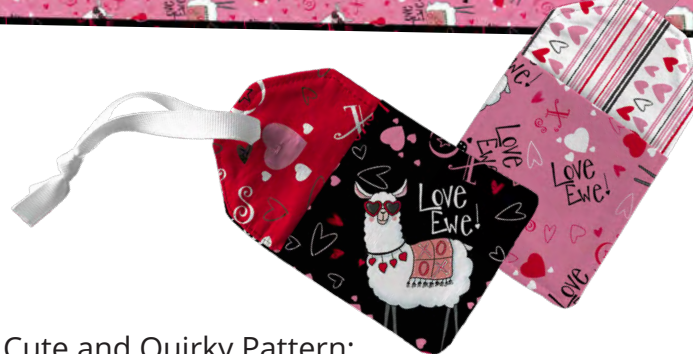

LOVE EWE

Desiree's Designs

The Fat Quarter Gypsy Pattern:
Wire Framed Tote

QT SWITCH IT UP ON POINT
FOR SALE PATTERN 8009A

For Sale QT Pattern:
On Point Quilt

Indygo Junction pattern
Slumber Party PJ's

Sew Cute and Quirky Pattern:
Gift Card Cozy

Indygo Junction pattern
Quilted Wristlet

Free Accu Quilt Pattern:
Modern Kid French Window Pillow Cover

Images without patterns indicated are for inspiration only. Similar projects may be found online.

3 Patterns / 8 Color Combinations
Orders in by June 15th will ship mid September

28553 J Love Ewe Toss

28553 P Love Ewe Toss

28553 Z Love Ewe Toss

28554 J Heart Toss

28554 R Heart Toss

28554 Z Heart Toss

28555 J Heart Stripe

28555 Z Heart Stripe