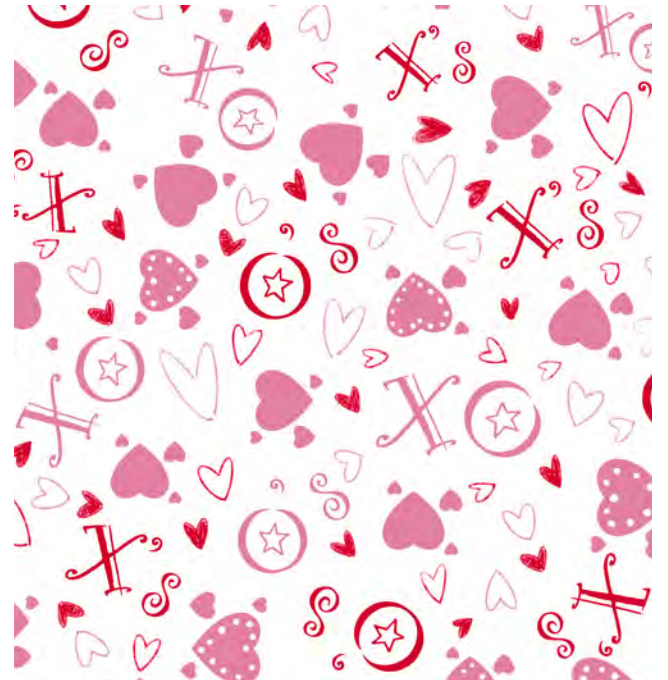

LOVE EWE

Desiree's Designs

The Fat Quarter Gypsy Pattern:
Wire Framed Tote

QT SWITCH IT UP ON POINT
FOR SALE PATTERN 8009A

For Sale QT Pattern:
On Point Quilt

Indygo Junction pattern
Slumber Party PJ's

Sew Cute and Quirky Pattern:
Gift Card Cozy

Indygo Junction pattern
Quilted Wristlet

Free Accu Quilt Pattern:
Modern Kid French Window Pillow Cover

Images without patterns indicated are for inspiration only. Similar projects may be found online.

3 Patterns / 8 Color Combinations
Orders in by June 15th will ship mid September

28553 J Love Ewe Toss

28553 P Love Ewe Toss

28553 Z Love Ewe Toss

28554 J Heart Toss

28554 R Heart Toss

28554 Z Heart Toss

28555 J Heart Stripe

28555 Z Heart Stripe