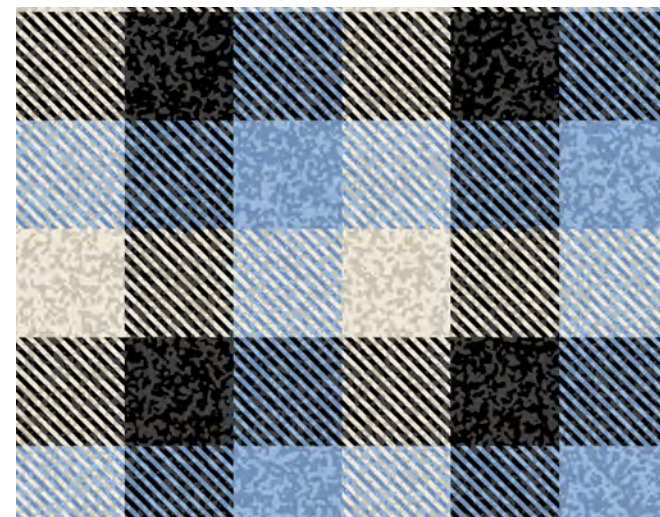

28602 X Mixed Wildlife Panel (36")
10 Yard Put Up

28603 X Wildlife Scenic
15 Yard Put Up

28604 E Animal Overlapping Patches

28604 F Animal Overlapping Patches

28605 A Leaf Vine

28605 G Leaf Vine

28606 A Buffalo Plaid

28606 B Buffalo Plaid

Suggested Coordinates

23528 A Color Blends

23528 AJ Color Blends

23528 EZ Color Blends

23528 F Color Blends

23528 WX Color Blends