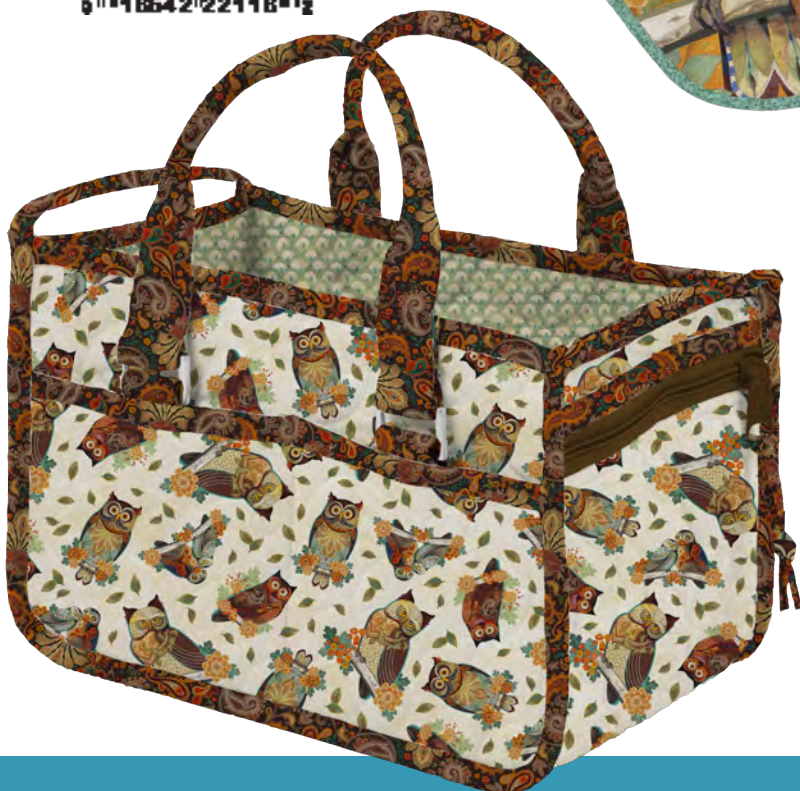

byAnnie.com Pattern:
In Control

#PB298, IN CONTROL CADDY PATTERN

FOR SALE PATTM 80021

0 16542 22118 2

Indygo Junction Pattern
Shift Dress

#J74-1134, SHIRT DRESS

0 16542 24503 4