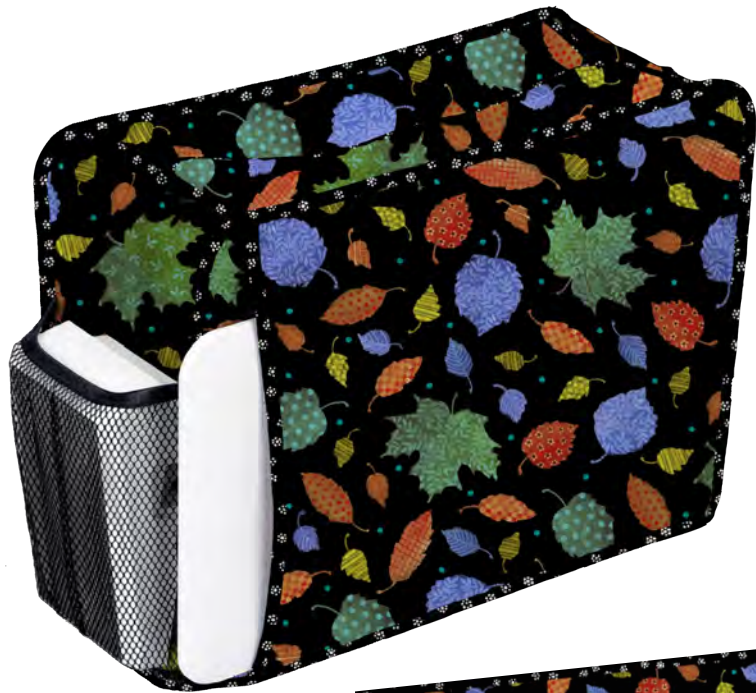

# LEAF DANCE

Christine Graf

Fat Quarter Gypsy Pattern  
Sew Organized

FQ6, SEW ORGANIZED PATTERN  
FOR SALE PATTN 3041A

0 16542 24714 8

byAnnie.com Pattern  
Under Cover

BYANNE UNDER COVER PATTERN  
FOR SALE PATTN 3092D

0 16542 22108 4

Indygo Junction  
Everyday Tank

INDYGO JUNCTION EVERYDAY TANK PATTERN  
FOR SALE PATTN 3006F

0 16542 24714 8

Free QT Project:  
Framed Up Quilt (36" Panel Project)

Images without patterns indicated are for inspiration only. Similar projects may be found online.