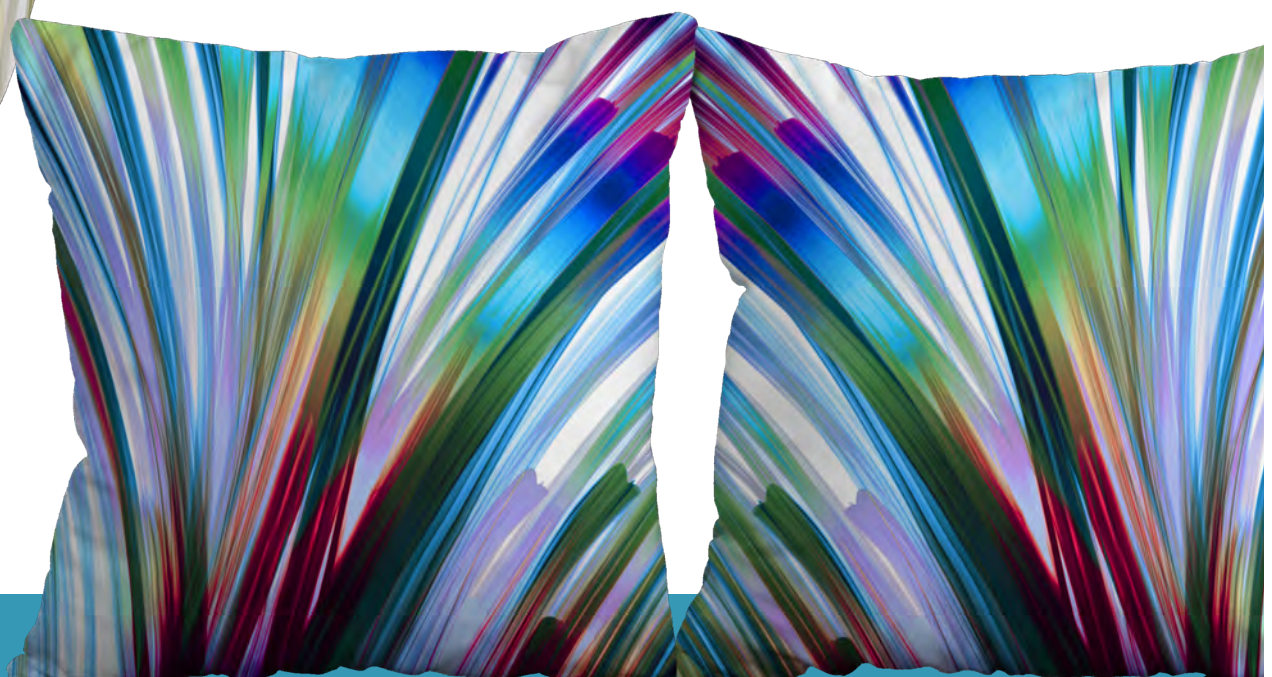

ARTWORKS XX

BY JIM ZUCKERMAN

Swirly Girls Quilt: **Panel Pop**

Indygo Junction
Asymetrical Top & Tunic

Lazy Girl Designs Pattern:
Harper Holdall Bag

Interfacing

Stiff Stuff 10yd bolt

Face It Soft 15yd bolt

Images without patterns indicated are for inspiration only. Similar projects may be found online.

Artworks XX
4 Patterns / 8 Color Combinations
Orders in by August 15th will ship mid November

28656 B Abstract Blocks (24")
10 Yard Put Up

15 Yard Put Up

28656 X Abstract Blocks (24")
10 Yard Put Up

15 Yard Put Up

Suggested Coordinates

28657 B Abstract Toss

23528 BQ
Color Blends

23528 PM
Color Blends

23528 CO
Color Blends

23528 RD
Color Blends

23528 BX
Color Blends

23528 HG
Color Blends

23528 BW
Color Blends

28657 X Abstract Toss

Suggested Coordinates

28658 B Horse Panel (36")
10 Yard Put Up

15 Yard Put Up