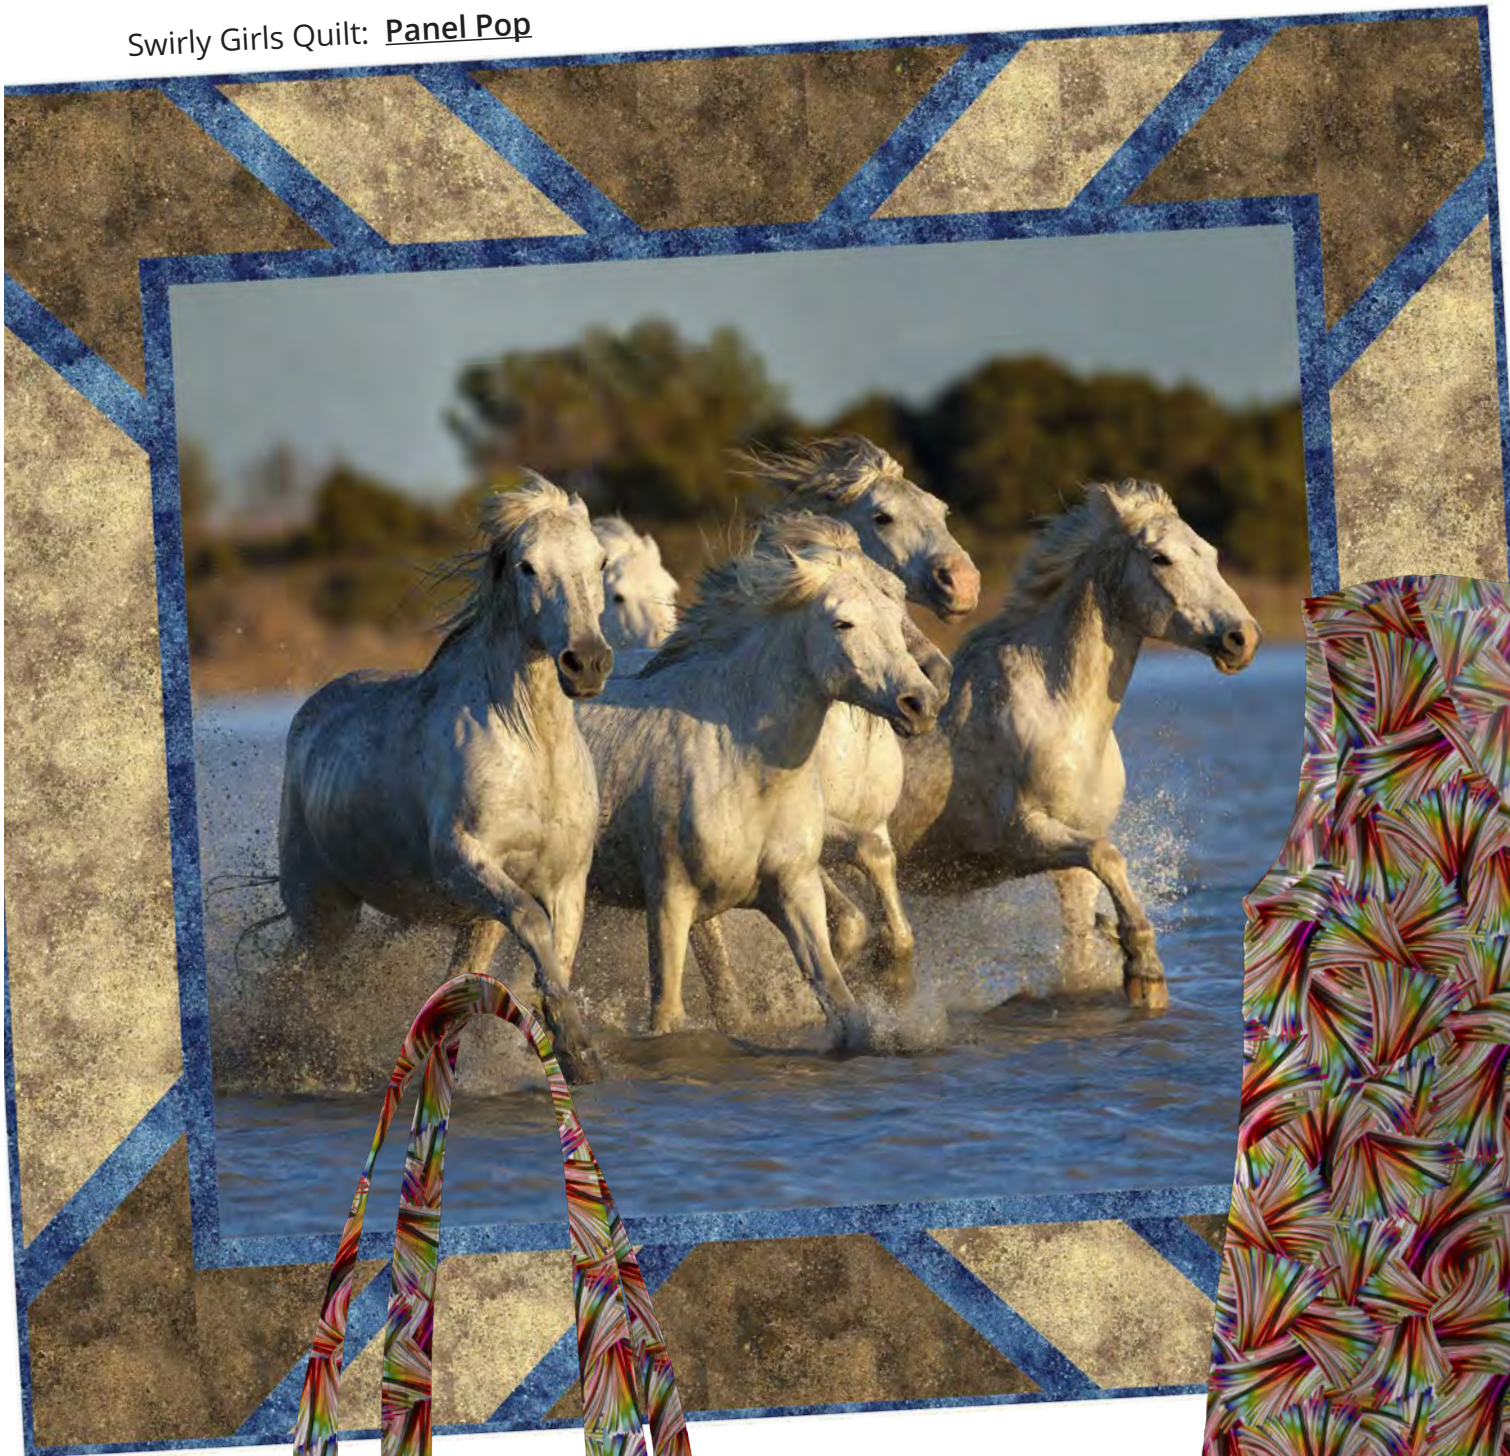

ARTWORKS XX

BY JIM ZUCKERMAN

Swirly Girls Quilt: **Panel Pop**

Indygo Junction
Asymetrical Top & Tunic

Lazy Girl Designs Pattern:
Harper Holdall Bag

Interfacing

Stiff Stuff 10yd bolt

Face It Soft 15yd bolt

15 Yard Put Up

28656 X Abstract Blocks (24")
10 Yard Put Up

15 Yard Put Up

Suggested Coordinates

28657 B Abstract Toss

23528 BQ
Color Blends

23528 PM
Color Blends

23528 CO
Color Blends