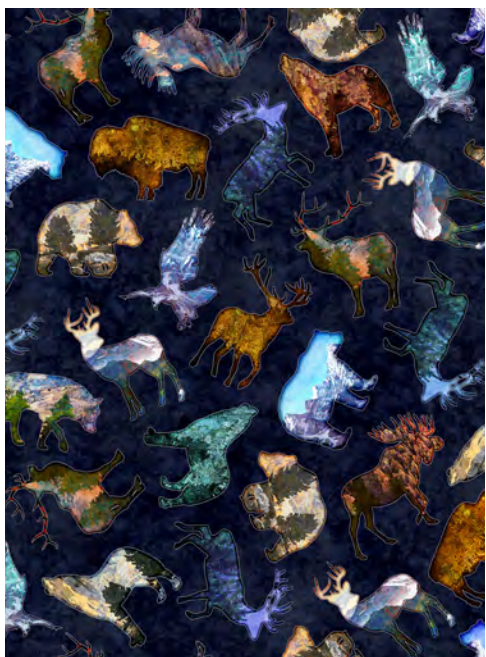

Around the Bobbin Pattern
Essential Tote

Free QT Pattern
Splash Shower Curtain

Rachel RossiPattern
Stowaway Tote

Images without patterns indicated are for inspiration only. Similar projects may be found online.

28529 N Animal Blocks (36")
10 Yard Put Up 15 Yard Put Up

28533 T Medallion

28533 N Medallion

28532 E Packed Animals

28532 Q Packed Animals

28532 B Packed Animals

28531 O Animal Toss

28531 N Animal Toss

28531 E Animal Toss

28530 X Lodge Stripe

28534 B Bayadere Tonal Blender

28534 G Bayadere Tonal Blender

28534 Q Bayadere Tonal Blender

28534 O Bayadere Tonal Blender