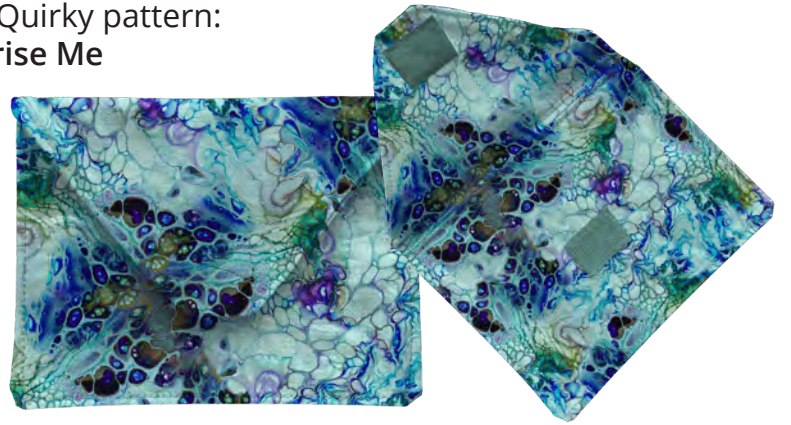

# LUMINOUS

*MOMMO*  
ACRYLIC PAINTINGS

Sew Cute & Quirky pattern:  
Letter Surprise Me

Indygo Junction:  
Slight Sleeve Top & Tunic

#IJ 74-1147, EVERYDAY TANK PATTERN

FORSALE PATTRN 8009F

0 16542 24587 8

Indygo Junction:  
Everyday Tank

#IJ 74-1165, SLIGHT SLEEVE TOP/TUNIC

FORSALE PATTRN 8009M

0 16542 24594 6

Lazy Girl pattern:  
Candice Bag

#LGD130, CANDICE BAG PATTERN

FORSALE PATTRN 8001B

0 16542 21876 6

INTERFACING BOLT