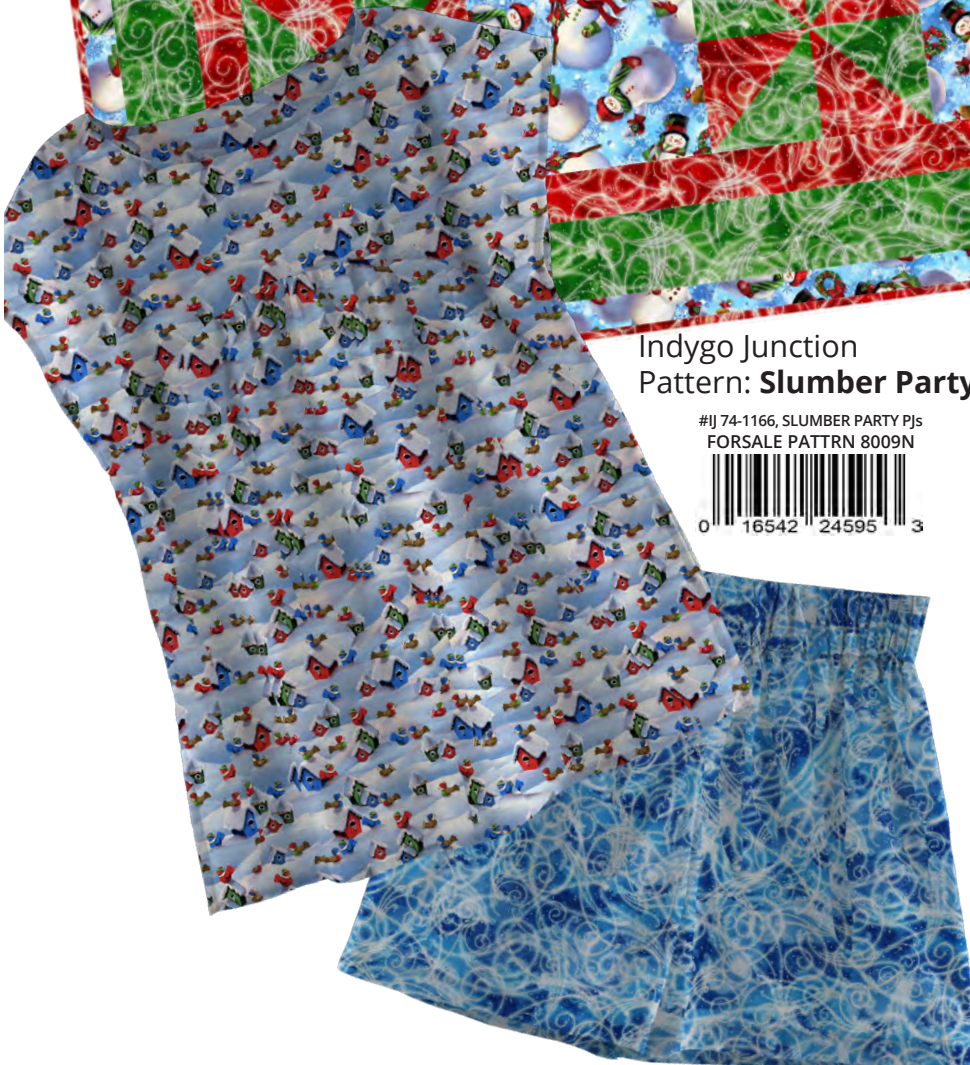

WHIRLWIND by Gina Lee Jane

#032142, QUICK & EASY 3YD
FORSALE PATTRN 8008 S

Fabric Cafe Pattern: **Pinwheel Plus One** from the book *Quick & Easy 3 yard Quilts*

Lazy Girl Designs
Pattern: **Bendy Bag**

#LGD134, BENDY BAG PATTERN
FORSALE PATTRN 80011

Indygo Junction
Pattern: **Slumber Party PJs**

#IJ 74-1166, SLUMBER PARTY PJs
FORSALE PATTRN 8009N

Indygo Junction Pattern:
Casserole Carry-All

#IJ 75-966, CASSEROLE CARRY-ALL
FORSALE PATTRN 8009D

Images without patterns indicated are for inspiration only. Similar projects may be found online.

Whirlwind

5 Patterns / 9 Color Combinations
Orders in by January 15th will ship mid April

28868 Y Snowman Picture Patches (24")

Suggested Coordinates

23528 R
Color Blends

23528 HG
Color Blends

23528 G
Color Blends

27935 BX Rapture

27935 B Rapture

28869 B Snowmen

28869 Y Snowmen

28869 G Snowmen

28870 B Whirlwind

28871 B Birdhouses

28872 RG Diagonal Stripe