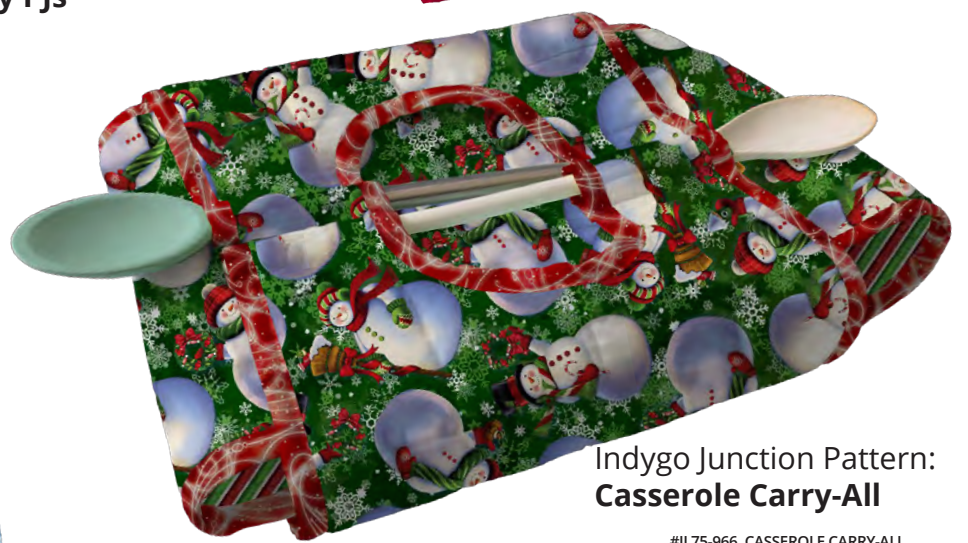

WHIRLWIND by Gina Lee Jane

#032142, QUICK & EASY 3YD
FORSALE PATTRN 8008 S

Fabric Cafe Pattern: **Pinwheel Plus One** from the book *Quick & Easy 3 yard Quilts*

Lazy Girl Designs
Pattern: **Bendy Bag**

#LGD134, BENDY BAG PATTERN
FORSALE PATTRN 80011

Indygo Junction
Pattern: **Slumber Party PJs**

#IJ 74-1166, SLUMBER PARTY PJs
FORSALE PATTRN 8009N

Indygo Junction Pattern:
Casserole Carry-All

#IJ 75-966, CASSEROLE CARRY-ALL
FORSALE PATTRN 8009D

Images without patterns indicated are for inspiration only. Similar projects may be found online.