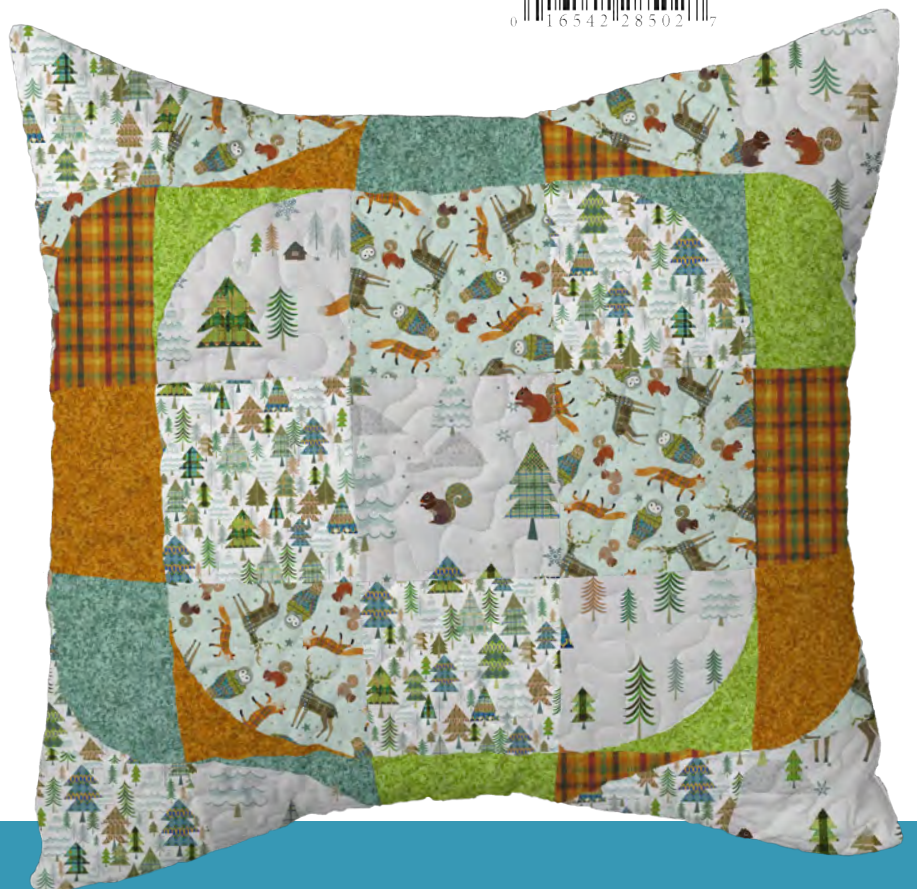

WOODLAND WINTER by HOUSE of TURNOWSKY EST. 1940

QT Fabrics Free Pattern: **Bold Blocks Quilt**

#ATB184, HOT STUFF OVEN MITT
FOR SALE PATTRN 8013 B

0 16542 32823 6
Around the Bobbin Pattern:
Hot Stuff Oven Mitt

byAnnie.com Pattern: **Room with a View**

#PBA291, ROOM WITH A VIEW
FOR SALE PATTRN 8002J

Swirly Girls Design Pattern: FOR SALE PATTRN 8004C
Dream on Pillow

Around the Bobbin Pattern:
Essential Tote

Images without patterns indicated are for inspiration only. Similar projects may be found online.

Woodland Winter

7 Patterns / 9 Color Combinations
Orders in by January 15th will ship mid April

28945 H Winter Picture Patches (36")

**28946 Z
Animals & Trees (24")**

**28947 H
Tossed Animals (6")**

**28947 K
Tossed Animals (6")**

**28948 H
Patterned Circle Geo (6")**

**28948 K
Patterned Circle Geo (6")**

**28949 Z
Trees (6")**

**28950 S
Plaid (3")**

**28951 H
Diagonal Check (3")**

Suggested Coordinates

23528 HQ Color Blends II

23528 SA Color Blends