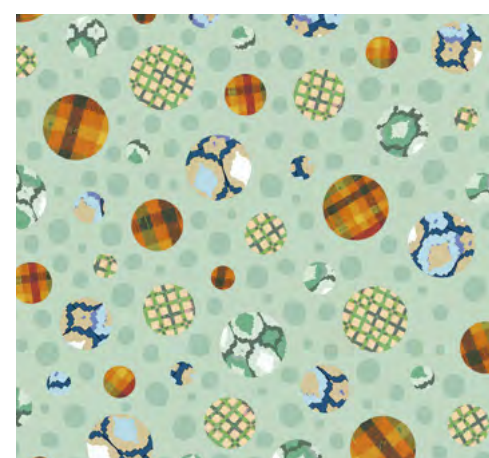

WOODLAND WINTER by HOUSE of TURNOWSKY EST. 1940

QT Fabrics Free Pattern: **Bold Blocks Quilt**

#ATB184, HOT STUFF OVEN MITT
FOR SALE PATTRN 8013 B

0 16542 32823 6
Around the Bobbin Pattern:
Hot Stuff Oven Mitt

Woodland Winter

7 Patterns / 9 Color Combinations
Orders in by January 15th will ship mid April

28945 H Winter Picture Patches (36")

**28946 Z
Animals & Trees (24")**

**28947 H
Tossed Animals (6")**

**28947 K
Tossed Animals (6")**

**28948 H
Patterned Circle Geo (6")**

**28948 K
Patterned Circle Geo (6")**

**28949 Z
Trees (6")**

**28950 S
Plaid (3")**

**28951 H
Diagonal Check (3")**

Suggested Coordinates

23528 HQ Color Blends II

23528 SA Color Blends