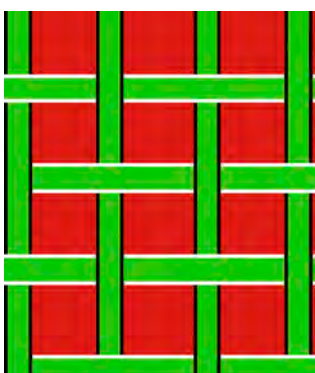

Snowman Follies by

Sew Cute & Quirky Pattern:
Gift Card Cozy

#SCAQ, GIFT CARD COZY
FORSALE PATTRN 8010 F

Sew Cute & Quirky Pattern:
Letter Surprise Me

#SCAQ, LETTER SURPRISE ME
FORSALE PATTRN 8010 E

#PBA291, ROOM WITH A VIEW
FOR SALE PATTERN 8002J

0 16542 50729 7

29592 Z Snowman Toss

0 16542 50733 4

29593 X Packed Candy & Presents

0 16542 50737 2

0 16542 50720 4
10 YARD PUT UP

29590 X Snowman Panel (24")

0 16542 50717 4
15 YARD PUT UP

29594 B Snowflake Toss

0 16542 50741 9

29594 G Snowflake Toss

0 16542 50745 7

29594 J Snowflake Toss

0 16542 50749 5

29594 R Snowflake Toss

0 16542 50753 2

29595 B Plaid

0 16542 50757 0

29595 R Plaid

0 16542 50761 7

29596 B Square Geo

0 16542 50765 5

29596 G Square Geo

0 16542 50769 3