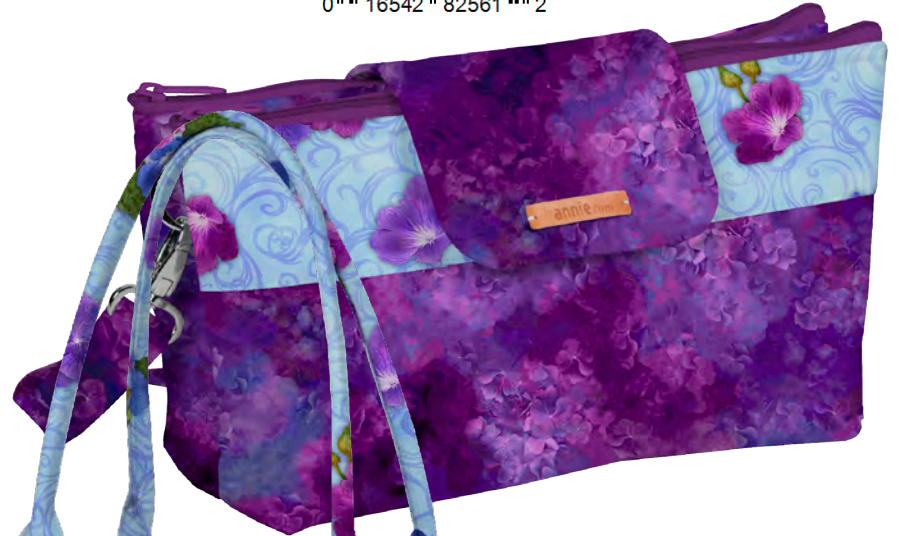

Hydrangea Blooms by

Carol Cavalari's

byAnnie.com Pattern:
Clam Up

byAnnie.com Pattern:
Night and Day

Around the Bobbin Pattern:
Izzie Convertible Backpack

Around the Bobbin Pattern:
Essential Tote

*All Designs
Shown at 25%
except where noted*

29558 W Large Hydrangeas

29558 X Large Hydrangeas

29559 X Packed Hydrangeas

29560 B Hydrangea & Scroll

29560 P Hydrangea & Scroll

29560 Y Hydrangea & Scroll

29561 V Hydrangea Texture

29561 W Hydrangea Texture