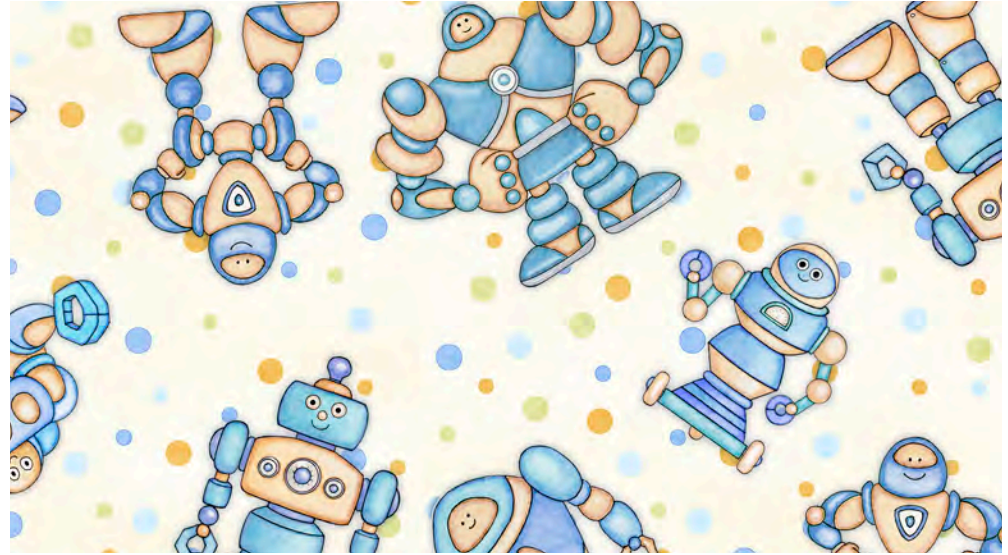

**M4266 ALL**  
0 16542 51186 7  
10 YARD PUT UP

DIGITAL  
QUILT TOP  
AVAILABLE!

**M4266 ALL15**  
0 16542 51187 4  
15 YARD PUT UP

All Designs  
Shown at 50%  
except where noted

**29570 B Robot Stripe (24'')**  
Full repeat shown at 12%

**29571 E Robot Toss**

**29571 Y Robot Toss**

**29572 E Robot Squares**

**29572 N Robot Squares**

**29573 E Alien Toss**

**29573 N Alien Toss**

**29574 E Moon & Spaceship**

**29574 W Moon & Spaceship**