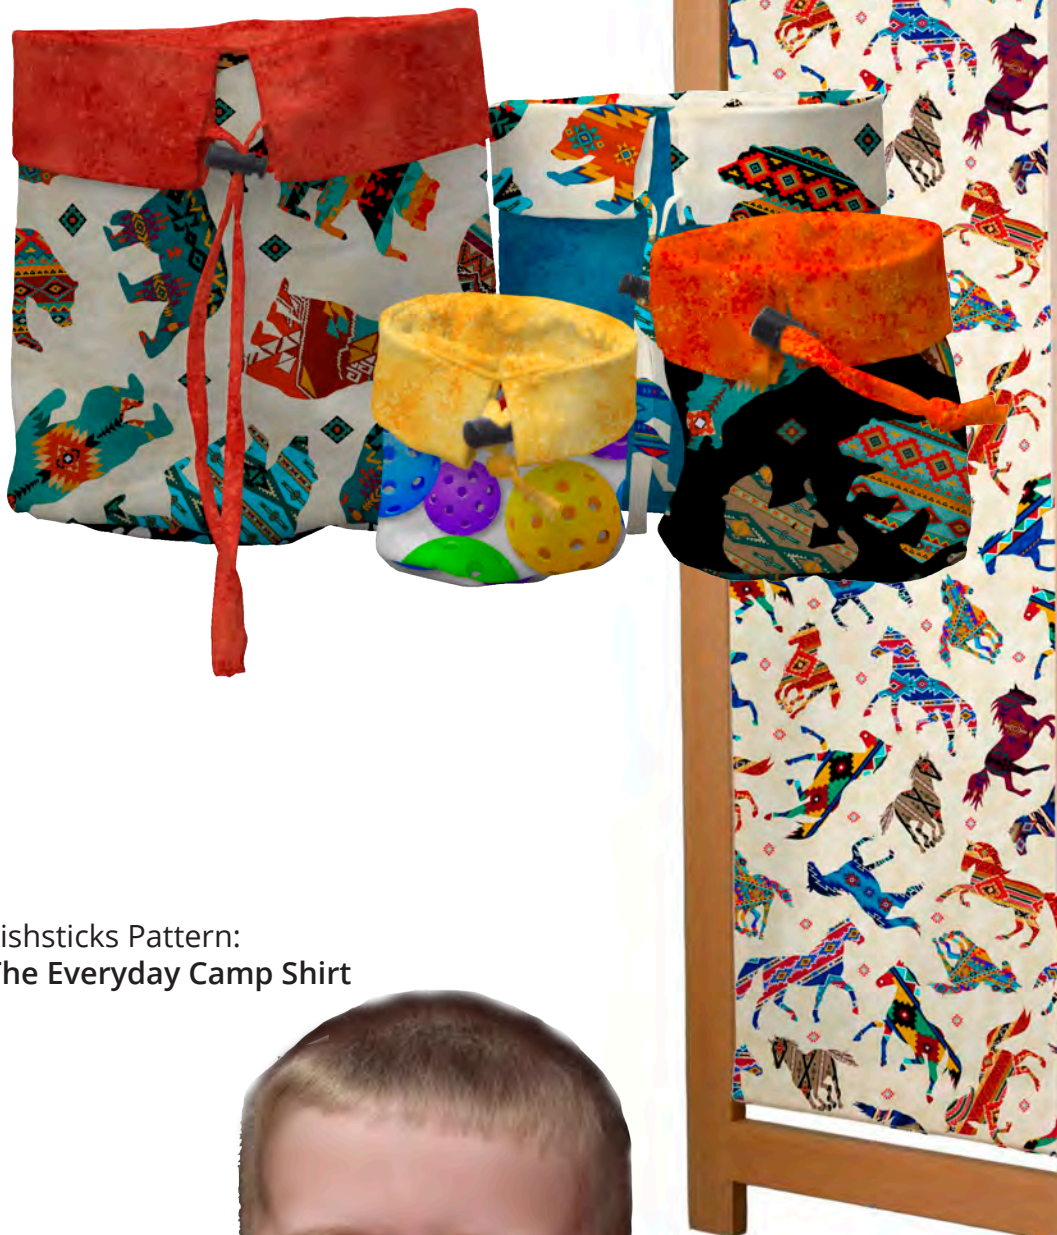

This & That IX by QT Fabrics

Around the Bobbin Pattern:
Stand & Store

#ATB221, STAND&STORE
FOR SALE PATTRN 8013 P

Fishsticks Pattern:
The Everyday Camp Shirt

Sew Organized Design Pattern:
XL and L Baskets