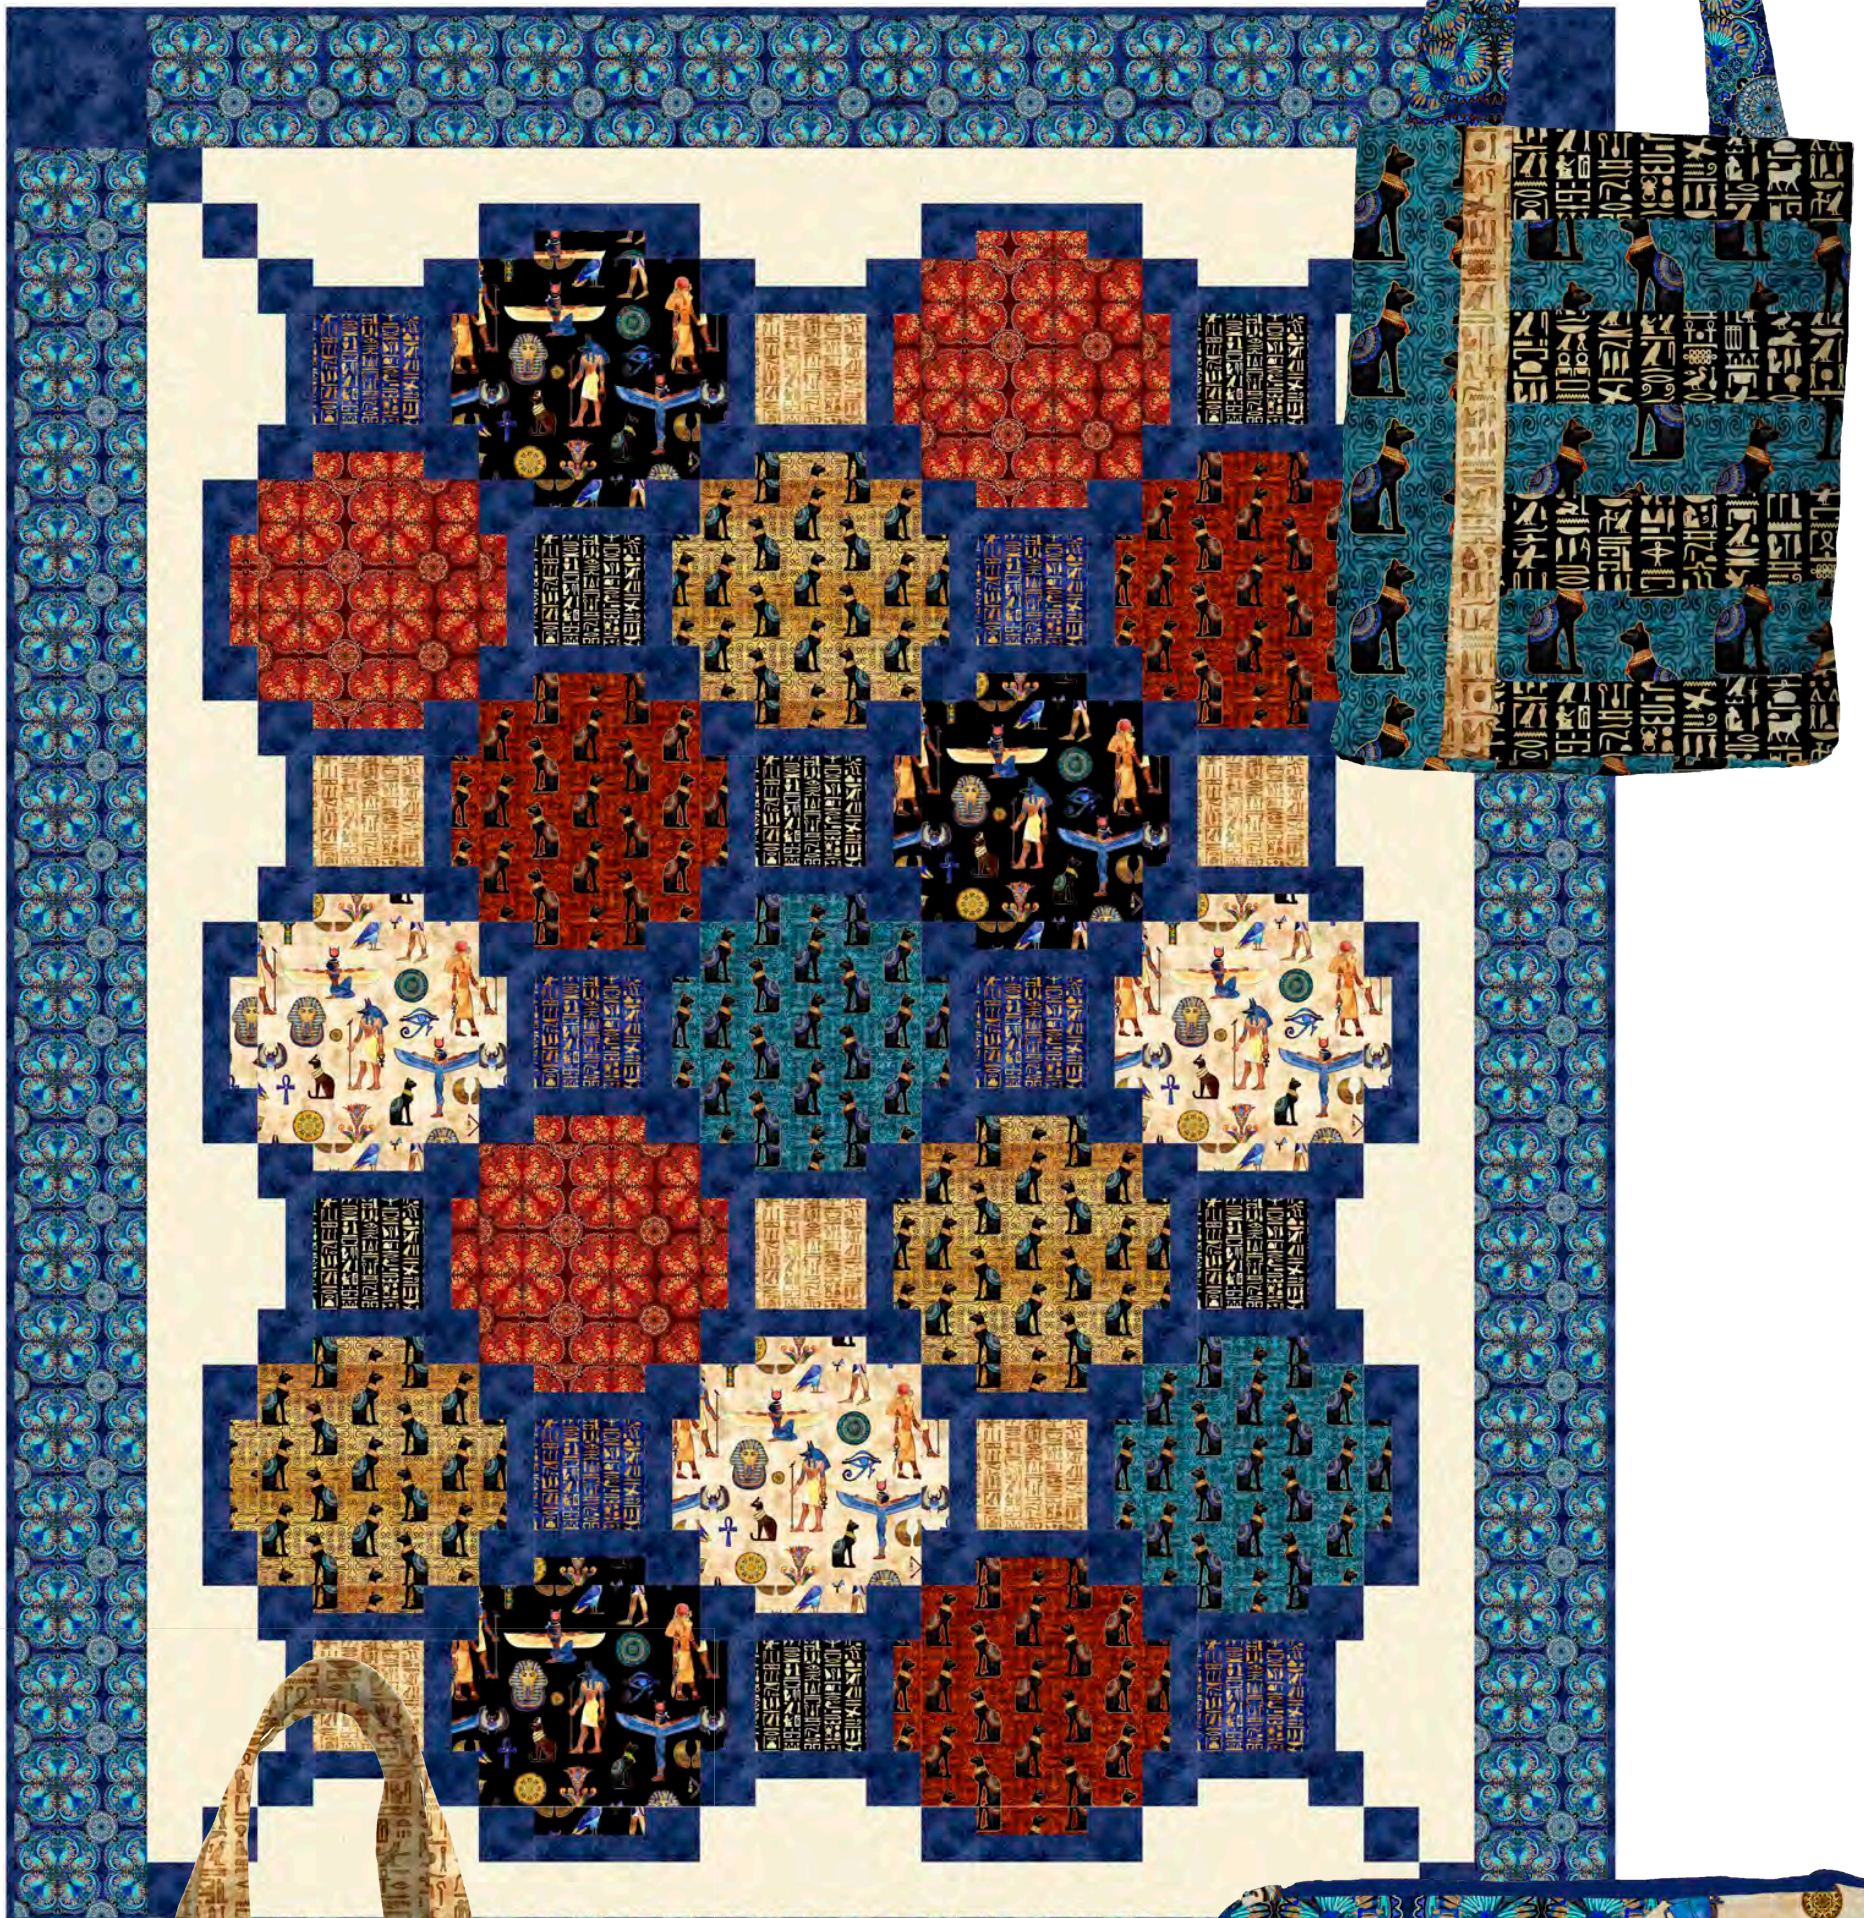

Swirly Girls Design Pattern:  
Focus Pocus 72" x 92"

#SGD005, FOCUS POCUS  
FORSALE PATTRN 8004 X

Around the Bobbin Pattern:  
Book Club Bag

Poohouse Quilt Designs Pattern:  
Scalloped Bag

#PQD224, SCALLOPED BAGS  
FORSALE PATTRN 8017F

Sew Cute & Quirky Pattern:  
Travel Trio

SCAQ, TRAVEL TRIO PATTERN  
FORSALE PATTRN 8010B

*Patterns without UPCs are not distributed by QT  
but are available via the Pattern designer or online as stated.*