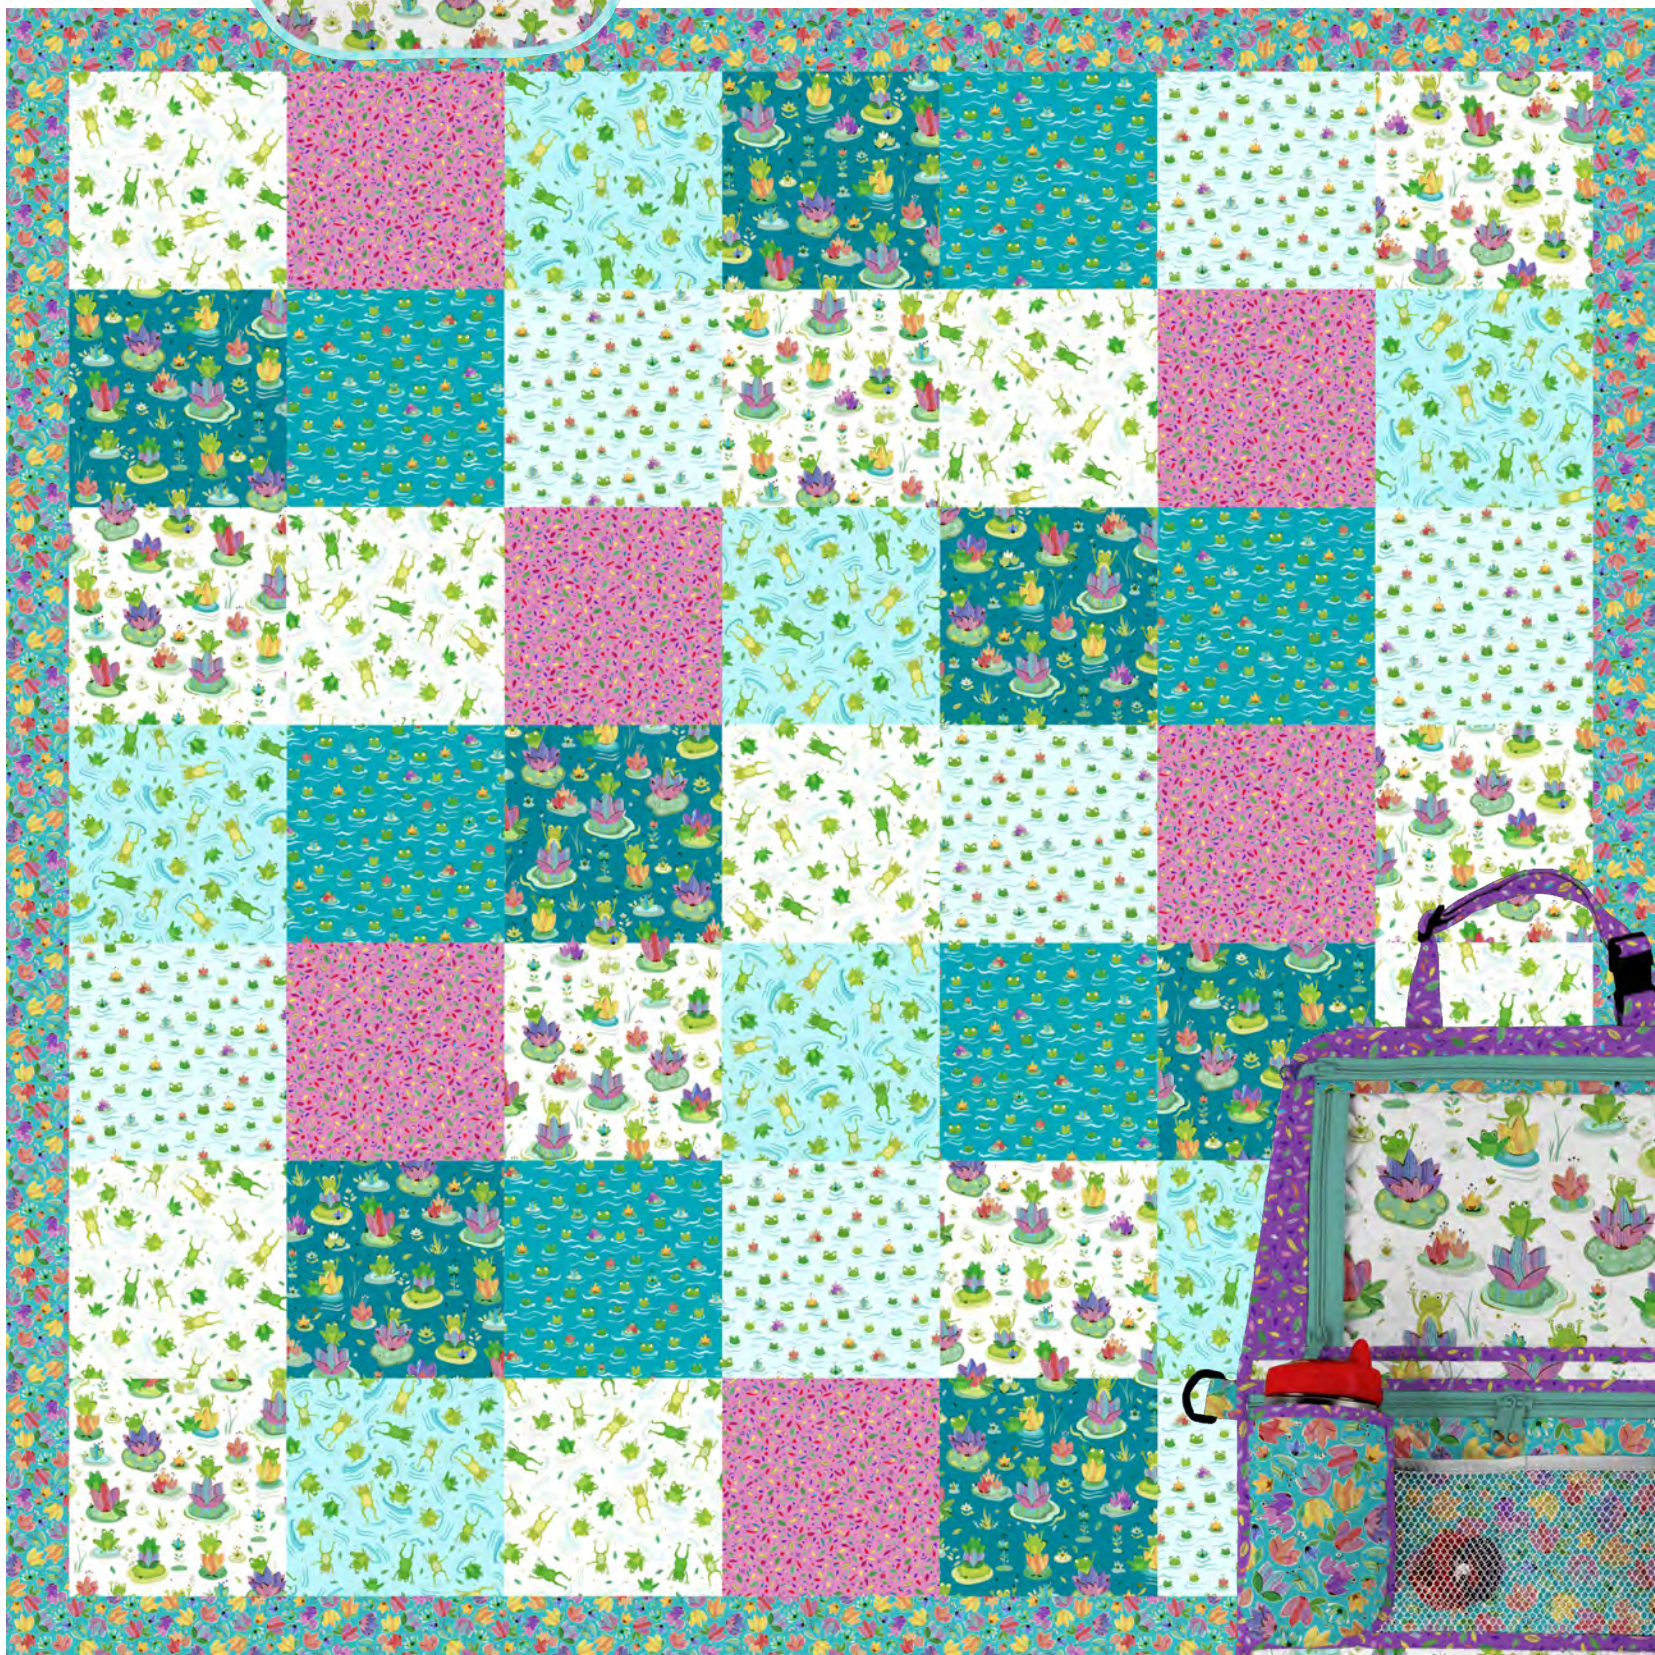

# FROGGY POND

HOUSE of  
**TURNOWSKY**  
EST. 1940

byAnnie Pattern:  
**Out & About**

#PBA282, OUT & ABOUT  
FORSALE PATTRN 8002W

0 16542 36742 6

byAnnie Pattern:  
**Changing Station**

#PBA255, CHANGING STATION  
FORSALE PATTRN 8002R

0 16542 28583 6

**Free QT REMIX Pattern:**  
*Splash Shower Curtain* - Download at [QTFabrics.com](http://QTFabrics.com)  
when fabric ships

byAnnie Pattern:  
**Backseat Babysitter**

#PBA256, BACKSEAT BABYSITTER  
FOR SALE PATTERN 8002I