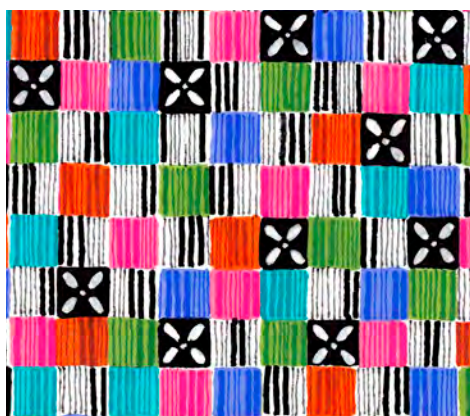

Required Rulers

Wing Clipper Tool
FORSL RULER 8032D 03E

Tucker Trimmer I Tool
FORSL RULER 8032B 03E

Studio 180 Designs Pattern:
Switchback Runner 17.5" x 63"

#MOD027, SWITCHBACK RUNNER

FORSL PATTRN 8032J

Recommended
Ruler

Quilter's Magic Wand
FORSL RULER 8032C 03E

Flowerful by Christine Graf

Swirly Girls Design Pattern:
Perfect Ten 60" x 72"

#SGD006, PERFECT 10 QUILT
FORSALE PATTRN 8004 V

Aunties Two Pattern:
Big Kaleidoscope

#AT664, BIG KALEIDOSCOPE

FORSL PATTRN 8023F

Metal Stay Refill

#AT646, METAL STAYS - SIZE A

FORSL ACCESS 8023H

Grainline Studio
Pattern: Lark 0-18
for *KNIT FABRIC*

#11006, LARK
FORSALE PATTRN 8029C

All Designs
Shown at 50%

30103 J Large Floral and Leaves

30104 P Floral and Dots

30105 J Leaf Vine

30104 Q Floral and Dots

30105 Q Leaf Vine

30104 Z Floral and Dots

30106 X Geo Squares

30107 B Linear Circles