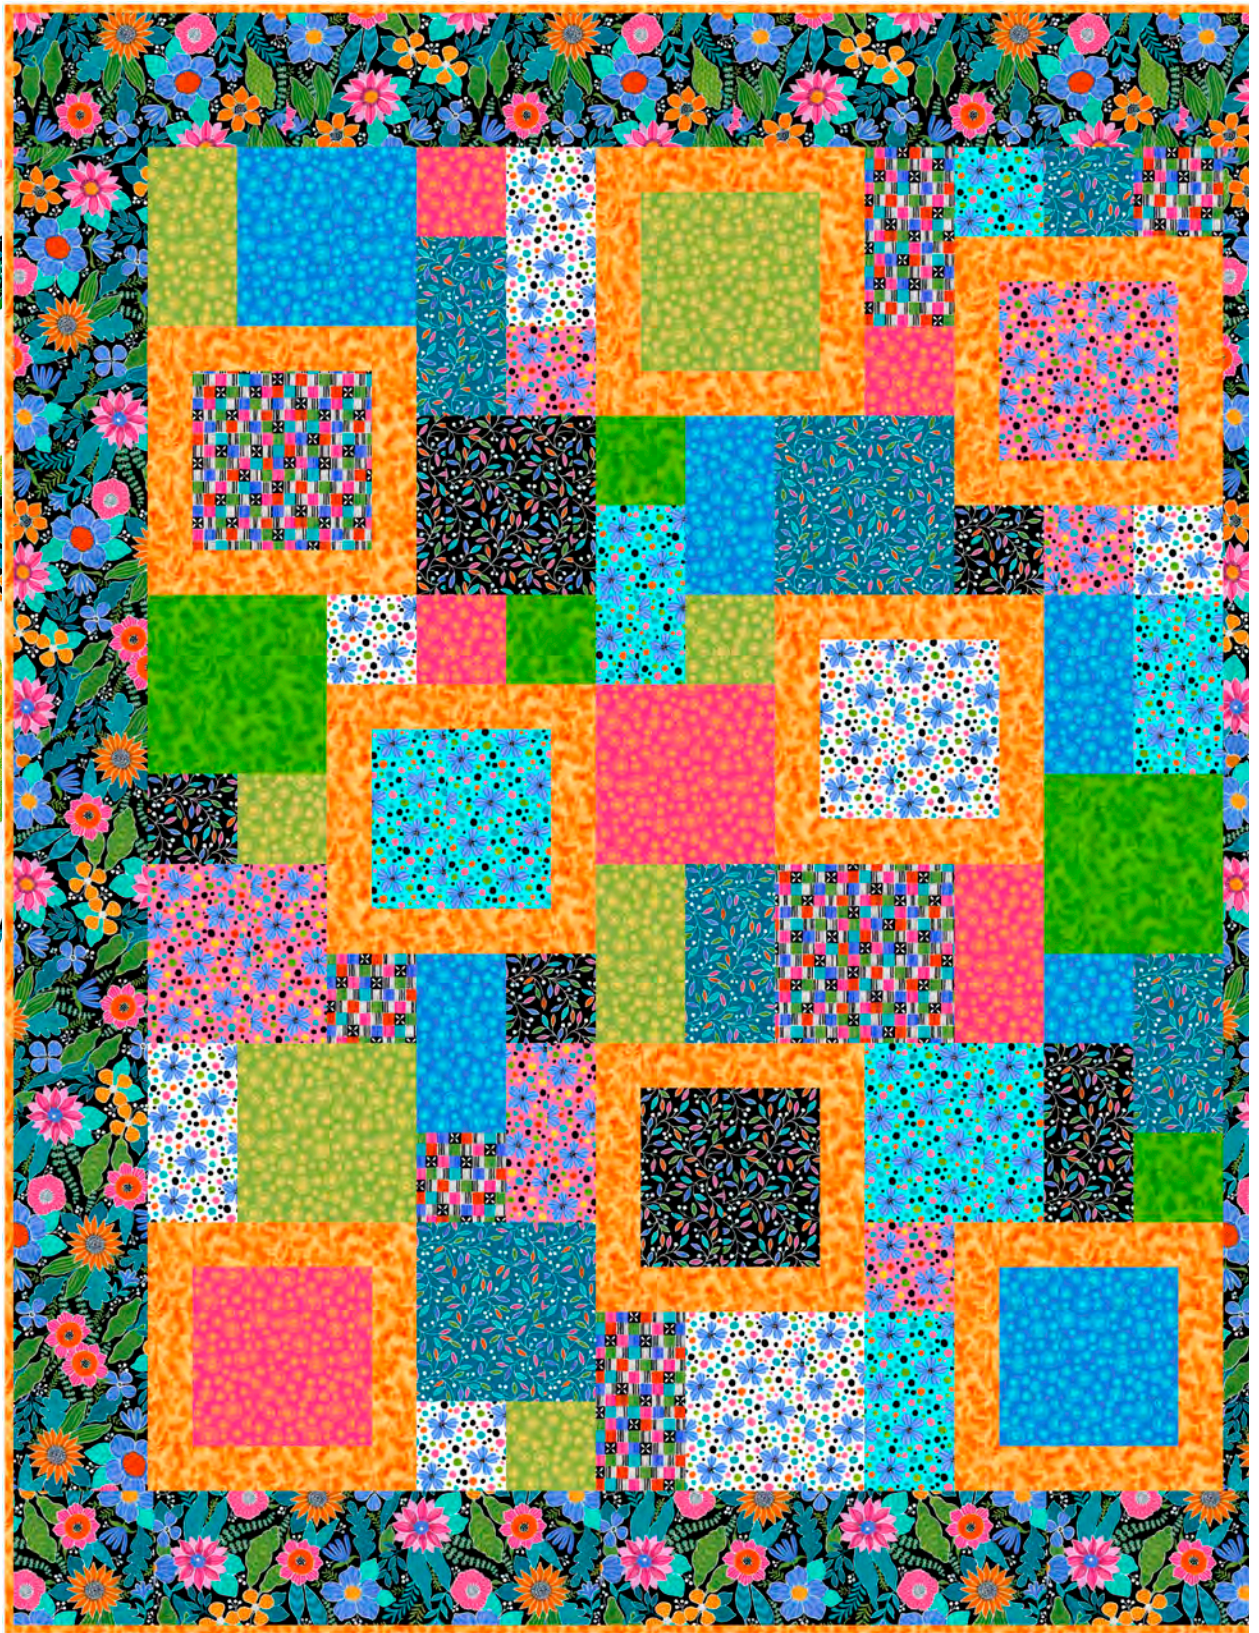

Required Rulers

Wing Clipper Tool
FORSL RULER 8032D 03E

Tucker Trimmer I Tool
FORSL RULER 8032B 03E

Studio 180 Designs Pattern:
Switchback Runner 17.5" x 63"

#MOD027, SWITCHBACK RUNNER

FORSL PATTRN 8032J

Recommended
Ruler

Quilter's Magic Wand
FORSL RULER 8032C 03E

Flowerful by Christine Graf

Swirly Girls Design Pattern:
Perfect Ten 60" x 72"

#SGD006, PERFECT 10 QUILT
FORSALE PATTRN 8004 V

Aunties Two Pattern:
Big Kaleidoscope

#AT664, BIG KALEIDOSCOPE

FORSL PATTRN 8023F

Metal Stay Refill

#AT646, METAL STAYS - SIZE A

FORSL ACCESS 8023H

Grainline Studio
Pattern: Lark 0-18
for *KNIT FABRIC*

#11006, LARK
FORSALE PATTRN 8029C

All Designs
Shown at 50%

30103 J Large Floral and Leaves

30104 P Floral and Dots

30105 J Leaf Vine

30104 Q Floral and Dots

30105 Q Leaf Vine

30104 Z Floral and Dots

30106 X Geo Squares

30107 B Linear Circles