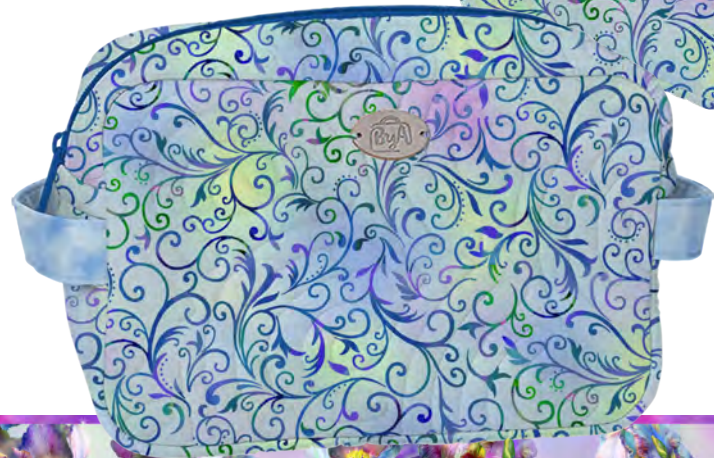

Grainline Studio Pattern:
Archer

Rainbow Iris *Carol Cavalari's*

#11004, ARCHER
FORSALE PATTRN 8029B

#11004, ARCHER 14-32
FORSALE PATTRN 829BX

byAnnie.com Pattern:
Easy Does It
Free Download at ByAnnie.com

QT Free REMIX Pattern:
Framed UP
Featuring Rainbow Iris

Lazy Girl Designs Pattern:
Lexi

#LGD147, LEXI CARRYALL PATTERN
FORSALE PATTRN 8001K

M4360 ALL
0 16542 59165 4
10 YARD PUT UP

DIGITAL
QUILT TOP
AVAILABLE!