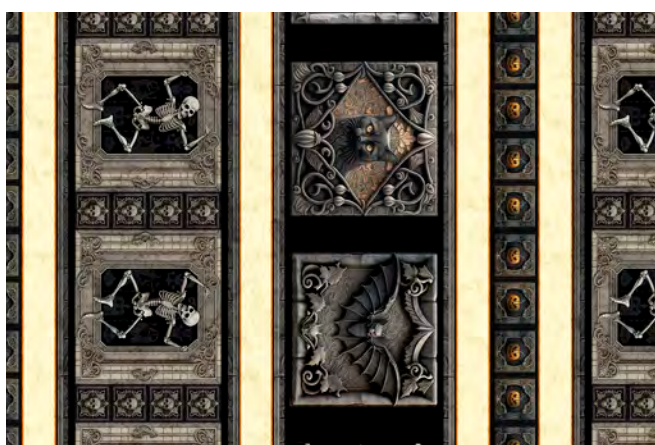

#032343, ONE BLOCK 3-YD QUILTS  
FORSALE PATTRN 80081

0 16542 25700 0

QT Switch It Up Pattern:  
Shower Curtain Collection

QT SWITCH-IT-UP QT SHOWER CURTAIN  
FOR SALE PATTERN 8008Q

0 16542 30989 1

Designs with a **W** are available in WIDE / 108"

All Designs Shown at 25%  
\*except where noted

**M4397 ALL**  
0 16542 21167 5  
10 YARD PUT UP

DIGITAL QUILT TOP AVAILABLE!

**M4397 ALL15**  
0 16542 21170 5  
15 YARD PUT UP

30200 E Haunted House Picture Patches(36") \*

0 16542 20823 1

30201 O Creepsville Small Picture Patches (36") \*

0 16542 20828 6

30202 K Halloween Stripe

0 16542 20832 3

30203 E Creepy Figures Toss

0 16542 20859 0

30203 V Creepy Figures Toss