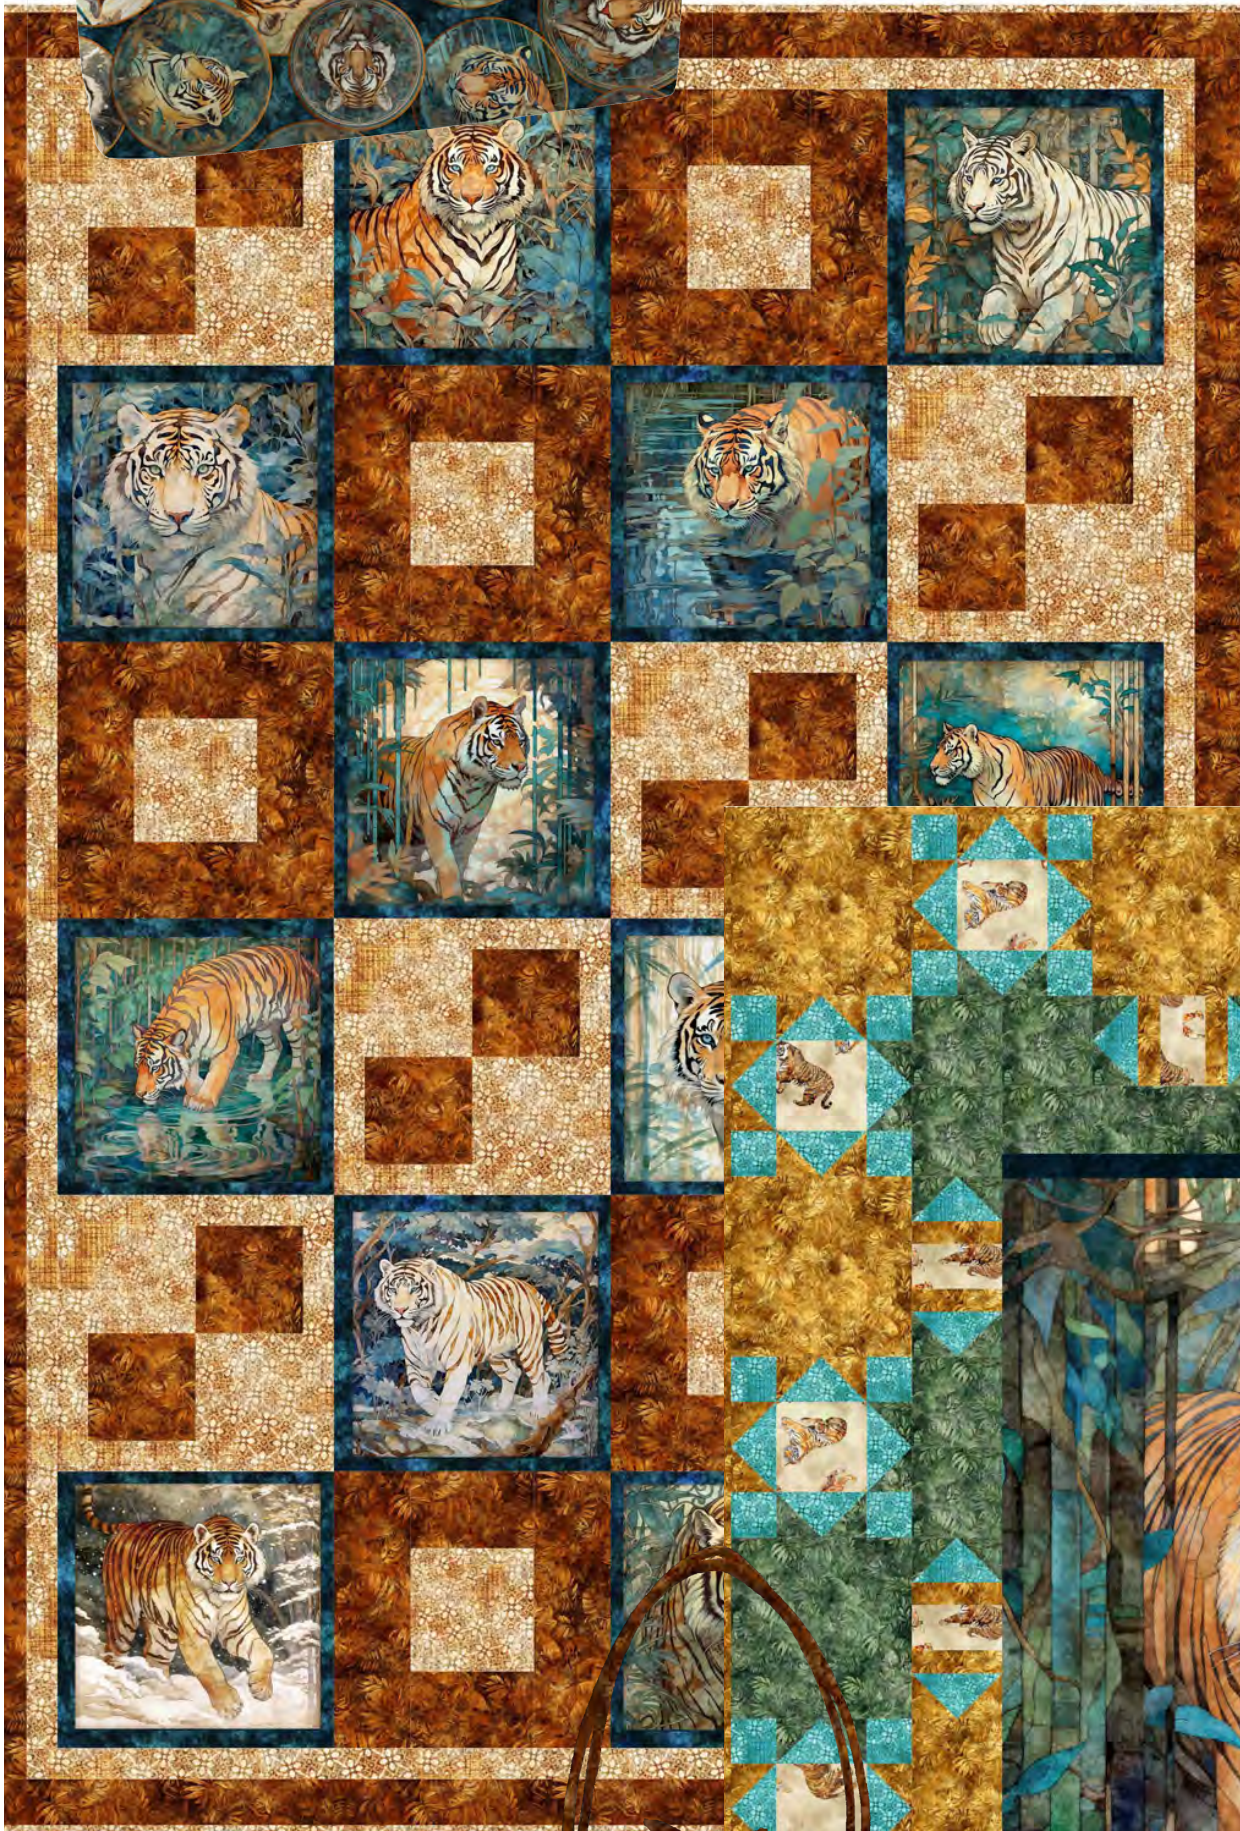

Poorhouse Quilt Designs Pattern:
Scalloped Bag

#PQD224, SCALLOPED BAGS
FORSALE PATTRN 8017F

Fabric Cafe Pattern:
Diversity 41" x 59"
from the book
Make It Easy with 3-Yd Quilts

#032441, MAKE IT EASY W/3YD
FORSL PATTRN 80084

Sew Cute & Quirky Pattern:
Walkabout

#SCAQWASP6, WALKABOUTTOTE
FORSALE PATTRN 8010 H

Swirly Girls Design Pattern:
Panel Pizazz

#SGD060, PANEL PIZAZZ
FORSALE PATTRN 8004U

Auntie's Two Pattern:
Big Kaleidoscope

#AT664, BIG KALEIDOSCOPE

FORSL PATTRN 8023F

800.876.2756
QTfabrics.com

8 Patterns / 16 Color Combinations
Orders in by May 15th will ship end of August

Designs with a **W** are available in WIDE / 108"

30473 X Tiger Panel (36")

30480 X Marble

WIDE

(14) Fat Quarters

FATQU EYET 3PKO

(42) 10" Squares

10IN EYET 6PKO