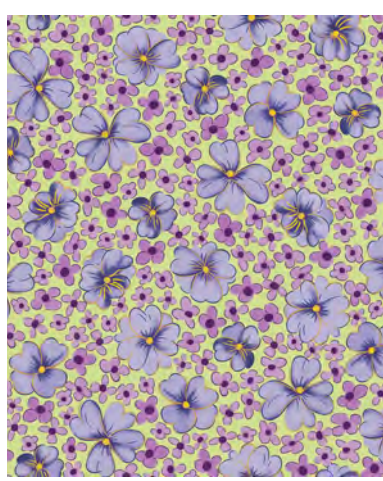

# Fiore

6 Patterns / 12 Color Combinations  
Orders in by May 15th will ship end of August

All Designs Shown at 50%  
except where noted

30644 W Large Floral

30645 W Paisley

30645 R Paisley

30646 N  
Spaced Floral

30646 V  
Spaced Floral

30647 G  
Floral Toile

30647 R  
Floral Toile

30647 W Floral Toile

30648 H Packed Floral

30648 L Packed Floral

30649 R Stripe

30649 W Stripe

## Suggested Coordinates

29008 GK Color Dance

29912 DZ Spotsy

29912 LZ Spotsy

29912 MR Spotsy

29912 N Spotsy

29912 QX Spotsy