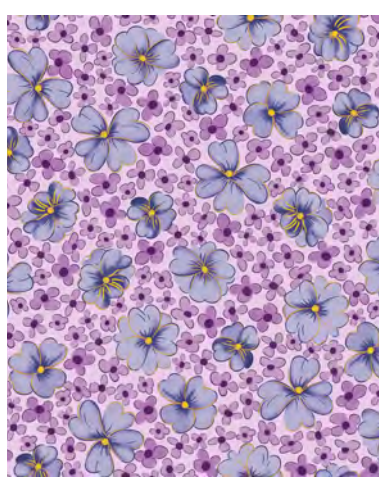

# Fiore

6 Patterns / 12 Color Combinations  
Orders in by May 15th will ship end of August

All Designs Shown at 50%  
except where noted

30644 W Large Floral

30645 W Paisley

30645 R Paisley

30646 N  
Spaced Floral

30646 V  
Spaced Floral

30647 G  
Floral Toile

30647 R  
Floral Toile

30647 W Floral Toile

30648 H Packed Floral

30648 L Packed Floral

30649 R Stripe

30649 W Stripe

## Suggested Coordinates

29008 GK Color Dance

29912 DZ Spotsy

29912 LZ Spotsy

29912 MR Spotsy

29912 N Spotsy

29912 QX Spotsy