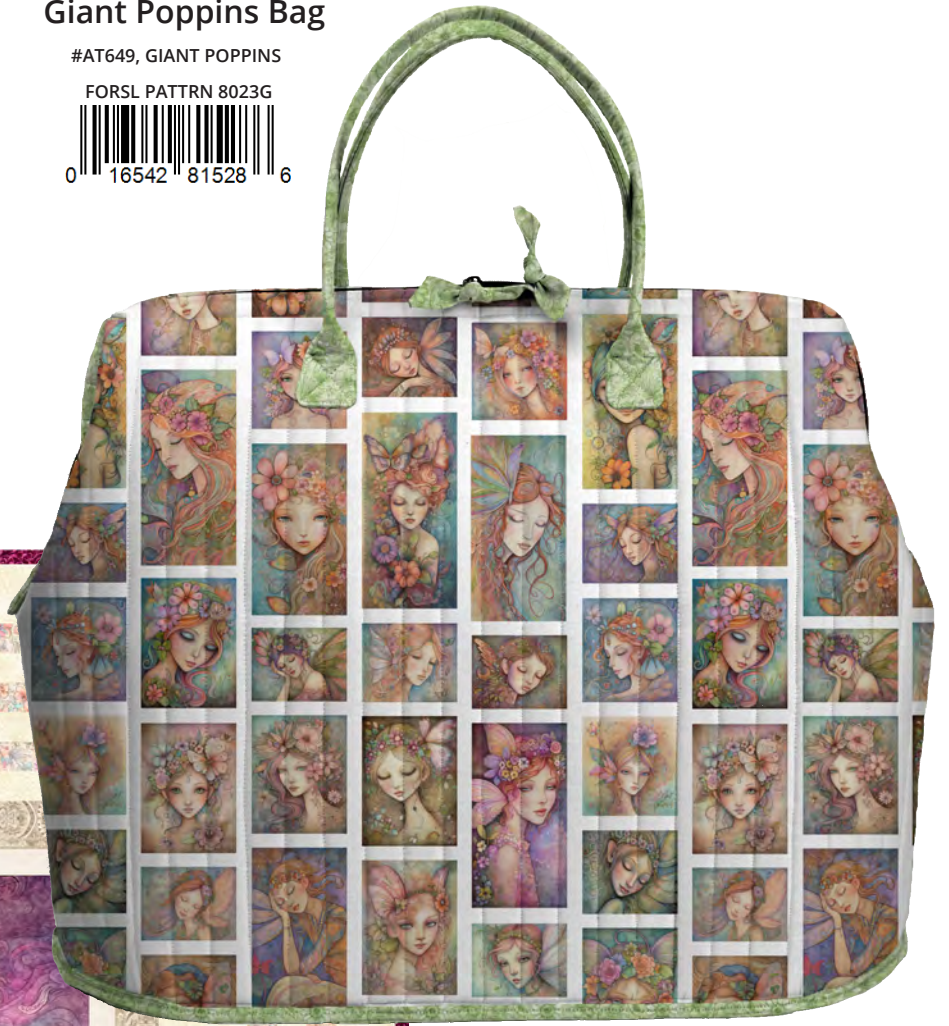

Poorhouse Quilt Designs Pattern:  
Scalloped Bag

#PQD224, SCALLOPED BAGS

FORSALE PATTRN 8017F

0 16542 44386 1

Auntie's Two Pattern:  
Giant Poppins Bag

#AT649, GIANT POPPINS

FORSL PATTRN 8023G

0 16542 81528 6

Maple Island Quilts Pattern:  
Diva 4

MIQ 244\_DIVA 4

FORSALE PATTRN 8015E

0 16542 45932 9

byAnnie.com Pattern:  
Travel Duffel 2.1

#PBA203.21 TRAVELDUFFEL2.1

FORSALE PATTRN 8002 2

0 16542 36747 1